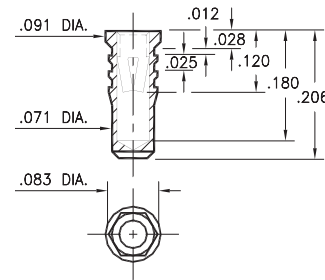

PIN RECEPTACLES

FOR .032" - .046" DIAMETER PINS

0327/0351/0373

03XX-0-15-XX-34-XX-10-0
Solder mount in .075 min. mounting hole
Also available on 12mm or 24mm wide carrier tape: See chart for details
Order as: 03XX-0-57-XX-34-XX-10-0

Basic Part Number	Length L	Depth N
0327-0	.206	.180
0351-0	.226	.200
0373-0	.270	.241

T&R Packaging

Basic Part Number	Tape Width	Parts per 13" Reel
0327-0	12mm	1,400
0351-0	24mm	1,100
0373-0	24mm	1,000

0328

0328-0-15-XX-34-XX-10-0
Hex press-fit in .079 plated through-hole

0334

0334-0-15-XX-34-XX-10-0
Hex press-fit in .079 plated through-hole

0312

0312-0-15-XX-34-XX-10-0
Solder mount in .075 min. mounting hole
Also available on 12mm wide carrier tape: 1,400 parts per 13" reel
Order as: 0312-0-57-XX-34-XX-10-0

Shell Material: Brass Alloy 360, 1/2 Hard

Contact Material: Beryllium Copper Alloy 172, HT

Dimensions: Inches

Tolerances On: Lengths: ±.005
Diameters: ±.002
Angles: ± 2°

ORDER CODE: XXXX - X - XX - XX - 34 - XX - 10 - 0