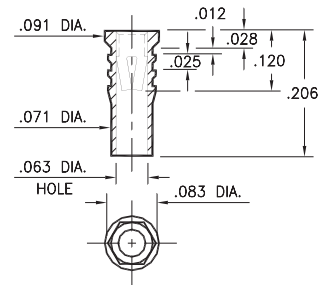

PIN RECEPTACLES

FOR .032" - .046" DIAMETER PINS

0327/0351/0373

03XX-0-15-XX-34-XX-10-0
Solder mount in .075 min. mounting hole
Also available on 12mm or 24mm wide carrier tape: See chart for details
Order as: 03XX-0-57-XX-34-XX-10-0

Basic Part Number	Length L	Depth N
0327-0	.206	.180
0351-0	.226	.200
0373-0	.270	.241

T&R Packaging

Basic Part Number	Tape Width	Parts per 13" Reel
0327-0	12mm	1,400
0351-0	24mm	1,100
0373-0	24mm	1,000

0328

0328-0-15-XX-34-XX-10-0
Hex press-fit in .079 plated through-hole

0334

0334-0-15-XX-34-XX-10-0
Hex press-fit in .079 plated through-hole

0312

0312-0-15-XX-34-XX-10-0
Solder mount in .075 min. mounting hole
Also available on 12mm wide carrier tape: 1,400 parts per 13" reel
Order as: 0312-0-57-XX-34-XX-10-0

Shell Material: Brass Alloy 360, 1/2 Hard

Contact Material: Beryllium Copper Alloy 172, HT

Dimensions: Inches

Tolerances On: Lengths: ±.005
Diameters: ±.002
Angles: ± 2°

ORDER CODE: XXXX - X - XX - XX - 34 - XX - 10 - 0