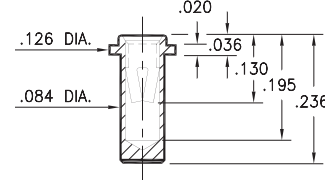

0316

0316-0-15-XX-34-XX-10-0
Solder mount in .087 min. mounting hole