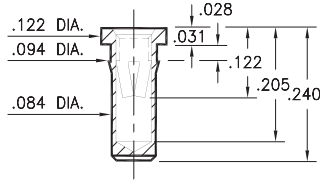

0345

0345-0-15-XX-34-XX-10-0
Press-fit in .089 mounting hole