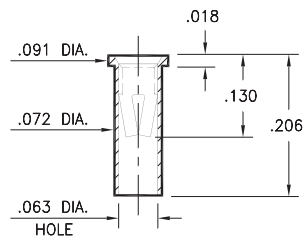

PIN RECEPTACLES

FOR .032" - .046" DIAMETER PINS

0327/0351/0373

03XX-0-15-XX-34-XX-10-0
Solder mount in .075 min. mounting hole
Also available on 12mm or 24mm wide carrier tape: See chart for details
Order as: 03XX-0-57-XX-34-XX-10-0

Basic Part Number	Length L	Depth N
0327-0	.206	.180
0351-0	.226	.200
0373-0	.270	.241

T&R Packaging

Basic Part Number	Tape Width	Parts per 13" Reel
0327-0	12mm	1,400
0351-0	24mm	1,100
0373-0	24mm	1,000

0328

0328-0-15-XX-34-XX-10-0
Hex press-fit in .079 plated through-hole

0334

0334-0-15-XX-34-XX-10-0
Hex press-fit in .079 plated through-hole

0312

0312-0-15-XX-34-XX-10-0
Solder mount in .075 min. mounting hole
Also available on 12mm wide carrier tape: 1,400 parts per 13" reel
Order as: 0312-0-57-XX-34-XX-10-0

Shell Material: Brass Alloy 360, 1/2 Hard

Contact Material: Beryllium Copper Alloy 172, HT

Dimensions: Inches

Tolerances On: Lengths: ±.005
Diameters: ±.002
Angles: ± 2°

ORDER CODE: XXXX - X - XX - XX - 34 - XX - 10 - 0