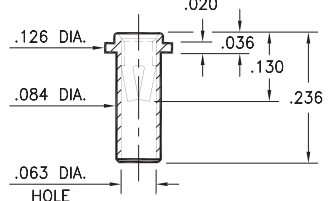

PIN RECEPTACLES

FOR .032" - .046" DIAMETER PINS

0327/0351/0373

03XX-0-15-XX-34-XX-10-0
Solder mount in .075 min. mounting hole
Also available on 12mm or 24mm wide carrier tape: See chart for details
Order as: 03XX-0-57-XX-34-XX-10-0

0345

0345-0-15-XX-34-XX-10-0
Press-fit in .089 mounting hole

0316

0316-0-15-XX-34-XX-10-0
Solder mount in .087 min. mounting hole

0314

0314-0-15-XX-34-XX-10-0
Solder mount in .087 min. mounting hole

SPECIFICATIONS:

Shell Material: Brass Alloy 360, 1/2 Hard

Contact Material: Beryllium Copper Alloy 172, HT

Dimensions: Inches

Tolerances On: Lengths: ±.005
Diameters: ±.002
Angles: ± 2°

ORDER CODE: XXXX - X - XX - XX - 34 - XX - 10 - 0

BASIC PART #

SPECIFY SHELL FINISH:

- 01 200 μ" TIN/LEAD OVER NICKEL
- ◆ 80 200 μ" TIN OVER NICKEL (RoHS)
- ◆ 15 10 μ" GOLD OVER NICKEL (RoHS)

SPECIFY CONTACT FINISH:

- 01 200 μ" TIN/LEAD OVER NICKEL
- ◆ 80 200 μ" TIN OVER NICKEL (RoHS)
- ◆ 27 30 μ" GOLD OVER NICKEL (RoHS)