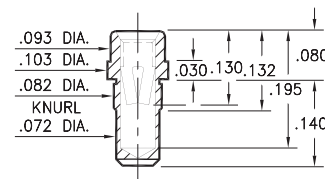

0357

0357-0-15-XX-34-XX-10-0
Press-fit in .078 mounting hole