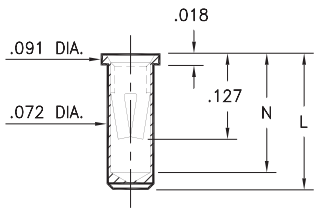

PIN RECEPTACLES

FOR .032" - .046" DIAMETER PINS

0327/0351/0373

03XX-0-15-XX-34-XX-10-0
Solder mount in .075 min. mounting hole
Also available on 12mm or 24mm wide carrier tape: See chart for details
Order as: 03XX-0-57-XX-34-XX-10-0

Basic Part Number	Length L	Depth N
0327-0	.206	.180
0351-0	.226	.200
0373-0	.270	.241

T&R Packaging

Basic Part Number	Tape Width	Parts per 13" Reel
0327-0	12mm	1,400
0351-0	24mm	1,100
0373-0	24mm	1,000

0328

0328-0-15-XX-34-XX-10-0
Hex press-fit in .079 plated through-hole

0334

0334-0-15-XX-34-XX-10-0
Hex press-fit in .079 plated through-hole

0312

0312-0-15-XX-34-XX-10-0
Solder mount in .075 min. mounting hole
Also available on 12mm wide carrier tape: 1,400 parts per 13" reel
Order as: 0312-0-57-XX-34-XX-10-0

Shell Material: Brass Alloy 360, 1/2 Hard

Contact Material: Beryllium Copper Alloy 172, HT

Dimensions: Inches

Tolerances On: Lengths: ±.005
Diameters: ±.002
Angles: ± 2°

ORDER CODE: XXXX - X - XX - XX - 34 - XX - 10 - 0