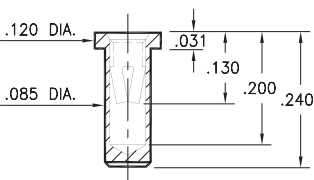

0333

0333-0-42-XX-34-XX-10-0
Press-fit in .076 mounting hole

0357

0357-0-15-XX-34-XX-10-0
Press-fit in .078 mounting hole

0317

0317-0-15-XX-34-XX-04-0
Solder mount in .091 min. mounting hole

0340

0340-0-15-XX-34-XX-10-0
Solder mount in .087 min. mounting hole

Shell Material: Brass Alloy 360, 1/2 Hard

Contact Material: Beryllium Copper Alloy 172, HT

Dimensions: Inches

Tolerances On: Lengths: ±.005
Diameters: ±.002
Angles: ± 2°

ORDER CODE: XXXX - X - XX - XX - 34 - XX - 10 - 0