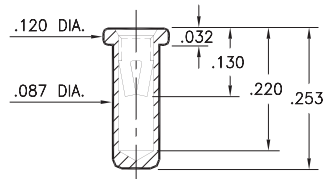

PIN RECEPTACLES

FOR .032" - .046" DIAMETER PINS

0327/0351/0373

03XX-0-15-XX-34-XX-10-0
Solder mount in .075 min. mounting hole
Also available on 12mm or 24mm wide carrier tape: See chart for details
Order as: 03XX-0-57-XX-34-XX-10-0

0333

0333-0-42-XX-34-XX-10-0
Press-fit in .076 mounting hole

0357

0357-0-15-XX-34-XX-10-0
Press-fit in .078 mounting hole

0317

0317-0-15-XX-34-XX-04-0
Solder mount in .091 min. mounting hole

0340

0340-0-15-XX-34-XX-10-0
Solder mount in .087 min. mounting hole

Shell Material: Brass Alloy 360, 1/2 Hard

Contact Material: Beryllium Copper Alloy 172, HT

Dimensions: Inches

Tolerances On: Lengths: ±.005
Diameters: ±.002
Angles: ± 2°

ORDER CODE: XXXX - X - XX - XX - 34 - XX - 10 - 0

BASIC PART #

SPECIFY SHELL FINISH:

- 01 200 μ" TIN/LEAD OVER NICKEL
- ◆ 80 200 μ" TIN OVER NICKEL (RoHS)
- ◆ 15 10 μ" GOLD OVER NICKEL (RoHS)

SPECIFY CONTACT FINISH:

- 01 200 μ" TIN/LEAD OVER NICKEL
- ◆ 80 200 μ" TIN OVER NICKEL (RoHS)
- ◆ 27 30 μ" GOLD OVER NICKEL (RoHS)