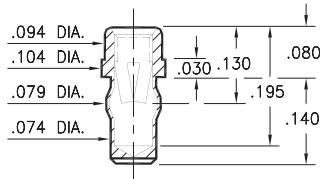

0333

0333-0-42-XX-34-XX-10-0
Press-fit in .076 mounting hole