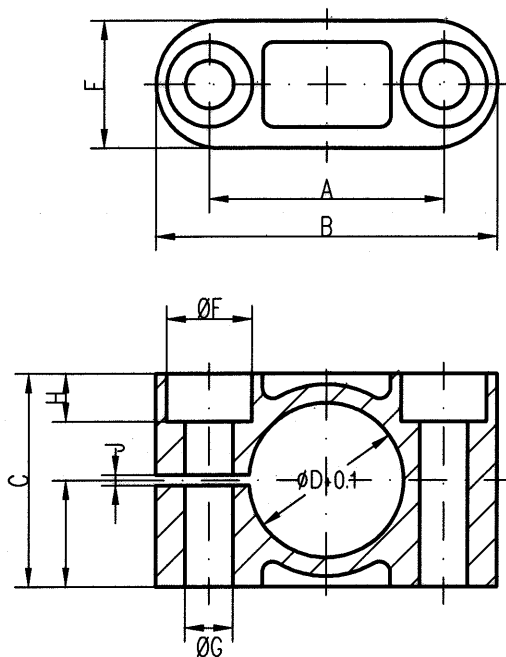

Collar band

BES ____-BS-1

BES ____-BS-2

Type name	Order Code	A	B	C	D	E	F	G	H	I	J
BES 6.5-BS-1	BAM009A	17	27	16	6.4	12	8	4.5	4.5	8	1
BES 8.0-BS-1	BAM00A2	17	27	16	7.9	12	8	4.5	4.5	8	1
BES 12.0-BS-1	BAM00C4	22	32	20	11.9	12	8	4.5	4.5	10	1
BES 14.5-BS-1	BAM00EM	22	32	20	14.5	12	8	4.5	4.5	10	1
BES 16.0-BS-1	BAM00ET	26	36	26	16	12	8	4.5	4.5	13	1
BES 18.0-BS-1	BAM00F2	26	36	26	17.9	12	8	4.5	4.5	13	1
BES 20.0-BS-1	BAM00H7	32	45	30	20	15	10	5.5	5.5	15	2
BES 22.0-BS-1	BAM00H9	32	45	30	21.9	15	10	5.5	5.5	15	2
BES 30.0-BS-1	BAM00HN	42	55	38	30	18	10	5.5	5.5	19	1.5
BES 36.0-BS-1	BAM00JN	48	61	44	35.9	18	10	5.5	5.5	22	1.5

Mechanical Data

Housing material	PA 6
Colour	black

Notes

Perferably for use with BIS C-300 Read/Write Head.

Definitions see general catalog

If not otherwise noted, ratings according to