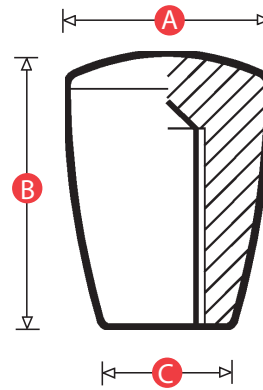

Model 09 - Taper Knob - Moulded thread

Model NO.	A	B	C	THREAD SIZE
KN9FM15	15	20	10	M5
KN9FM18	18	25	12	M6
KN9FM24	24	33	16	M8
KN9FM28	28	38	18	M10
KN9FM31	31	43	21	M12

Material: High impact resistant thermoplastic - matt finish
 Standard Colour: Black