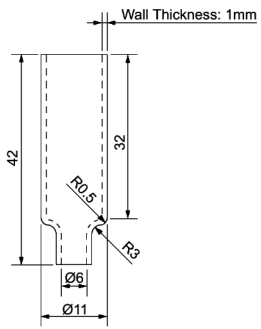

DIP-MOULDED SERIES

Fuse Holder Insulating Cover

Features:

- Fuse Holder Insulating Cover
- Black PVC
- Suits 20x5 mm Panel mount Fuse Holders

Rear Insulating Cover