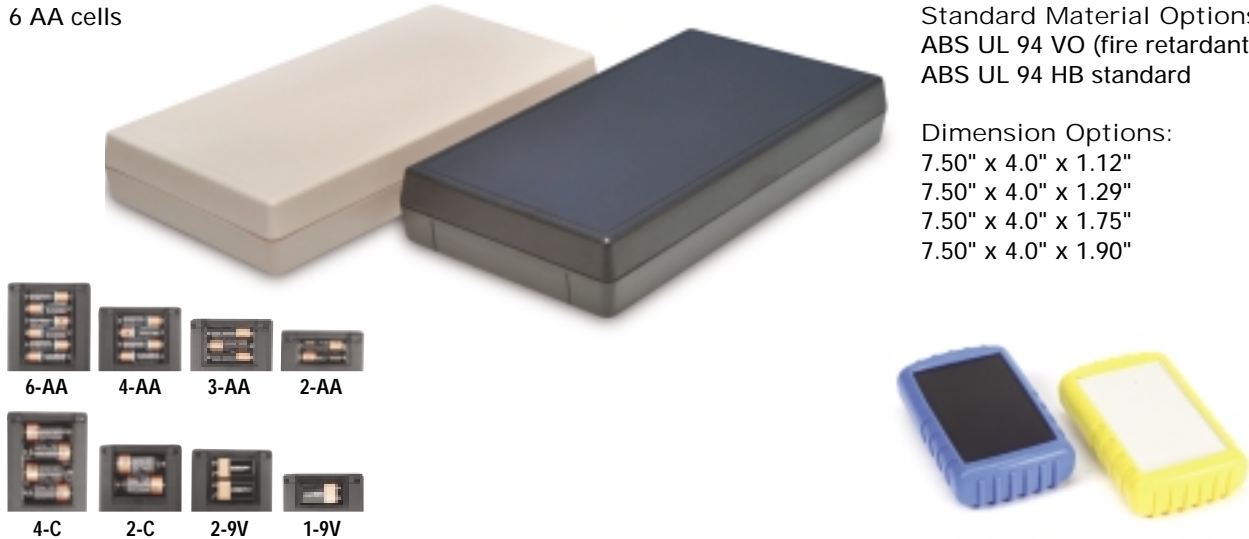

100 Series Case (Recessed or flush top available)

A very versatile shell enclosure with recessed area for membrane keypad. Battery options include: 2AA, 3AA, 4AA, 6AA, 1 or 2-9V, 2C, 4C and No battery.

Battery Options:

- No Battery
- 2 AA cells 1 or 2-9V cells
- 3 AA cells 2 C sized sells
- 4 AA cells 4 C sized cells
- 6 AA cells

Color Options:

- PC Bone
- Black
- Custom color matching

Standard Material Options:

- ABS UL 94 VO (fire retardant)
- ABS UL 94 HB standard

Dimension Options:

- 7.50" x 4.0" x 1.12"
- 7.50" x 4.0" x 1.29"
- 7.50" x 4.0" x 1.75"
- 7.50" x 4.0" x 1.90"

Case Dimensions	7.5x4.0x1.2 inches	7.5x4.0x1.29 inches	7.5x4.0x1.75 inches	7.5x4.0x1.90 inches
Description	Part No.	Part No.	Part No.	Part No.
LCD case with NO Battery Compartment	100-41-NO	100-42-NO	100-41-NO-E	100-42-NO-E
LCD case with 2AA Battery Compartment	100-41-2A	100-42-2A	100-41-2A-E	100-42-2A-E
LCD case with 3AA Battery Compartment	100-41-3A	100-42-3A	100-41-3A-E	100-42-3A-E
LCD case with 4AA Battery Compartment	100-41-4A	100-42-4A	100-41-4A-E	100-42-4A-E
LCD case with 6AA Battery Compartment	100-41-6A	100-42-6A	100-41-6A-E	100-42-6A-E
LCD case with 9V Battery Compartment	100-41-9V	100-42-9V	100-41-9V-E	100-42-9V-E
LCD case with 2-9V Battery Compartment	100-41-29V	100-42-29V	100-41-29V-E	100-42-29V-E
LCD case with 2C Battery Compartment			100-41-2C-E	100-42-2C-E
LCD case with 4C Battery Compartment			100-41-4C-E	100-42-4C-E