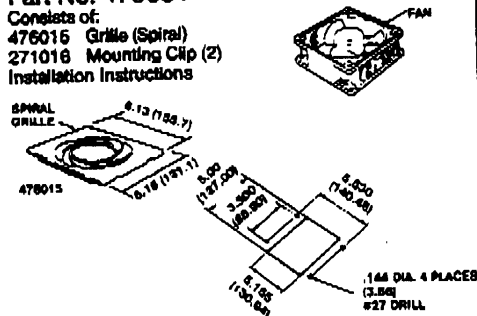

Grille Kit (Whisper, Muffin)
Part No. 478031

Consists of:
476015 Grille (Spiral)
271016 Mounting Clip (2)
Installation Instructions