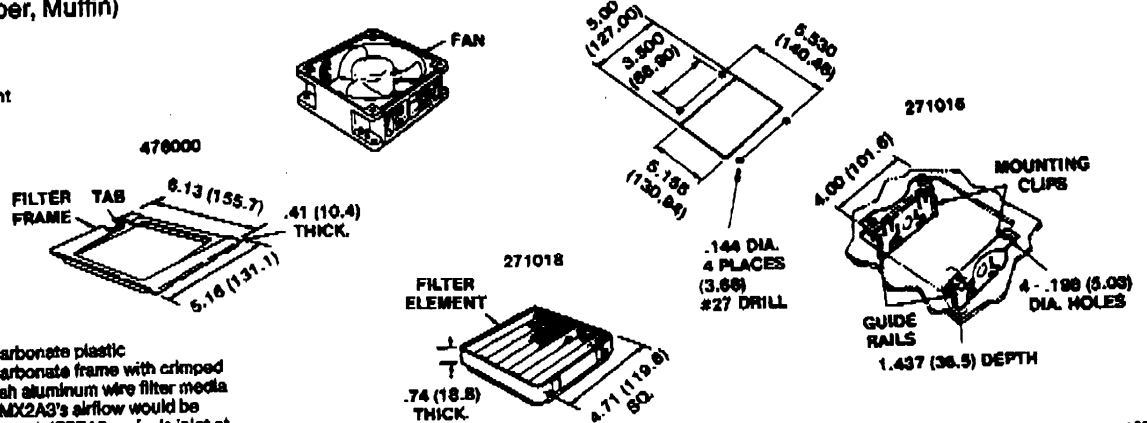

Filter Assembly (Whisper, Muffin)
Part No. 477712 *

Consists of:
476000 Filter Frame
271018 Washable Filter Element
271016 Mounting Clip (2)
Installation Instructions