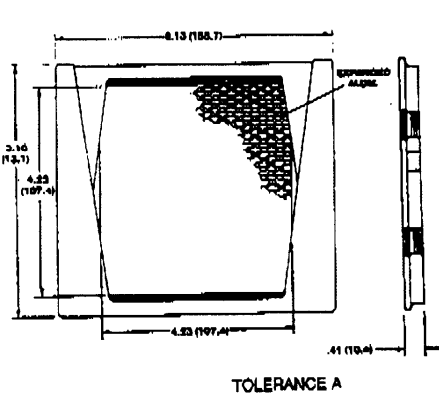

Metal Grille (Whisper, Muffin)
Part No. 477727

Expanded aluminum mesh - snaps onto fan venturi with use of Part No. 271016 mounting clips. (2 REQ'D)