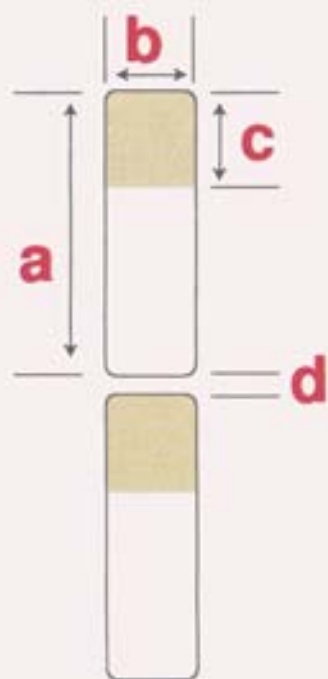

# CLT Part No. 11015

FARNELL Part No. 890 - 728  
CLT Part No. 11015

Size Approx 38mm x 12mm 1.5min rads

Material - Clear Polyester (SVRPST36CL)

Print Colour - WHITE Block 13mm x 12mm

Process - Converted on hot foil

A4 sheet of 70 labels  
10 sheets per pack

**a      b      c      d**

**38    12    13    2.4**

**dimensions in mm**

3mm gutter

Labels centred on A4 sheet

Shown half size