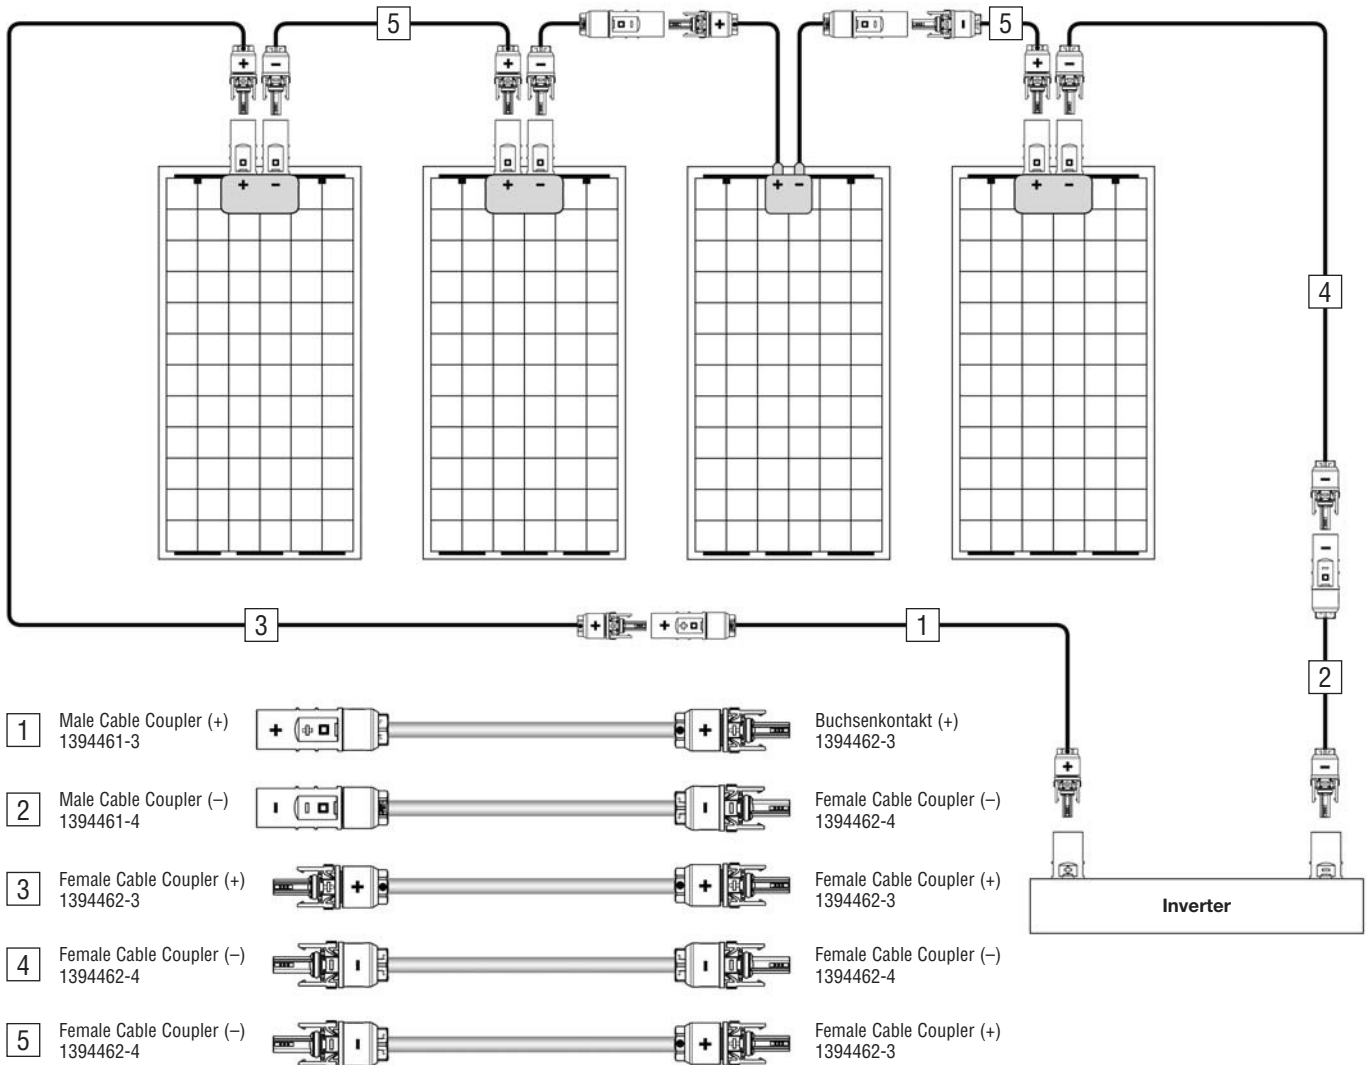

Wiring Example with Extension Cables

Configuration Example at 4.0 mm².

Cable Assembly

Wire Size:
4.0 mm²

Color:
Black

Cable Assembly Version	Part Numbers for Cable Length				
	1 m	3 m	5 m	10 m	20 m
1	1987376-1	1987376-2	1987376-3	1987376-4	1987376-5
2	1-1987376-1	1-1987376-2	1-1987376-3	1-1987376-4	1-1987376-5
3	2-1987376-1	2-1987376-2	2-1987376-3	2-1987376-4	2-1987376-5
4	3-1987376-1	3-1987376-2	3-1987376-3	3-1987376-4	3-1987376-5
5	4-1987376-1	4-1987376-2	4-1987376-3	4-1987376-4	4-1987376-5

All used components are TÜV and UL approved.

More variants (cable length, wire diameter, color) upon request.