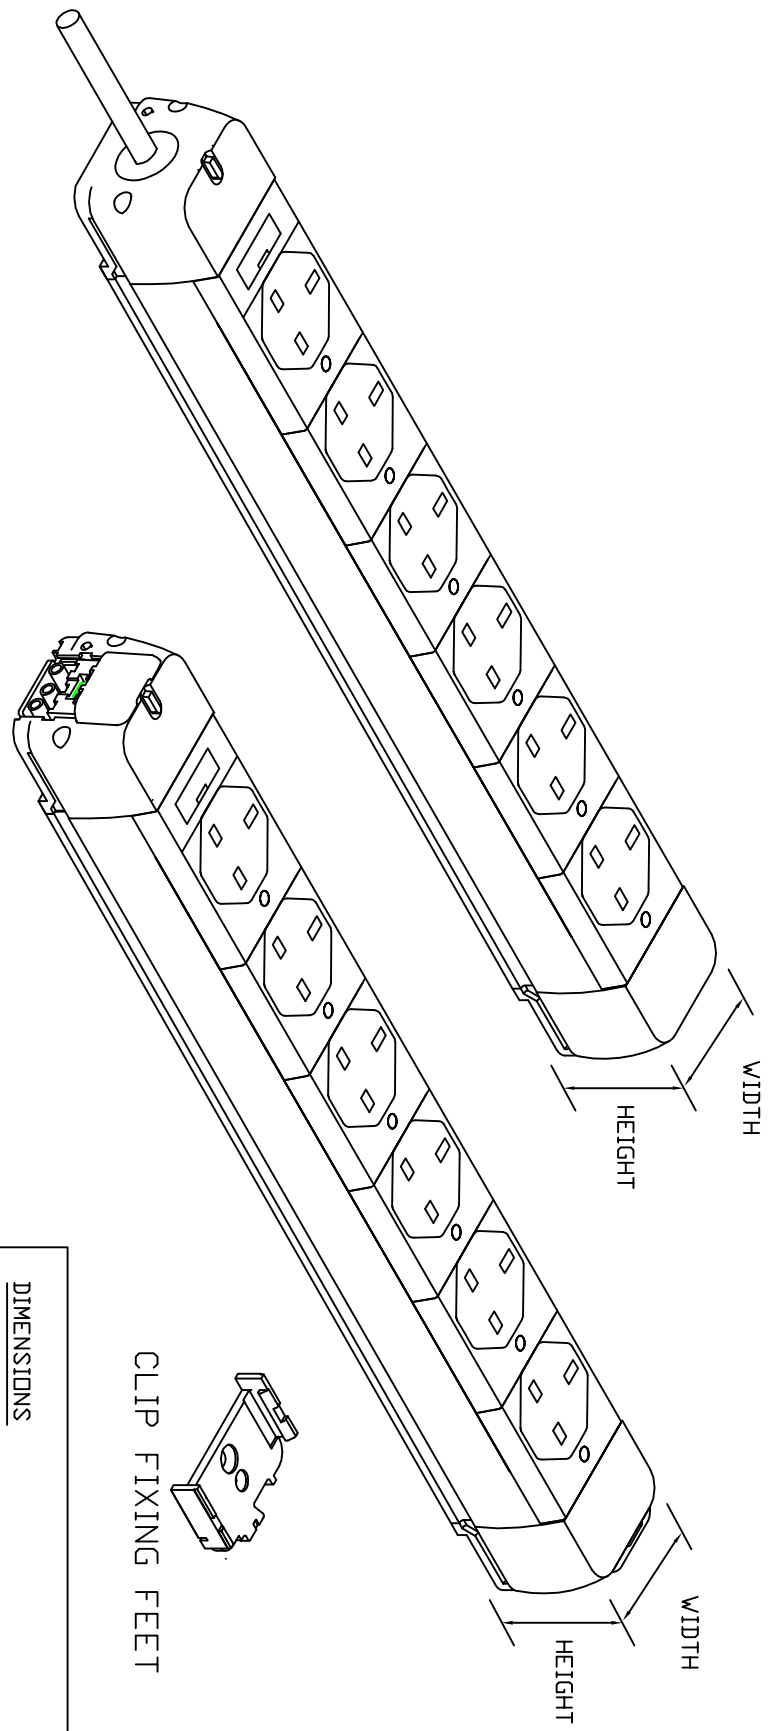

ISSUE	DATE
01	1/12/99
02	13/12/99
03	20/03/06

WHITE PVC CABLE  
TERMINATED IN  
A BS1363 PLUG

ST18 CONNECTION  
SYSTEM

DO NOT SCALE

TOLERANCES  
(UNLESS OTHERWISE STATED)

0.00	0.0	0
0.1mm	0.25mm	1mm

THIS IS A CAD GENERATED  
PLOT. REFER TO COMPUTER  
FILE FOR MASTER

THIS DRAWING IS THE PROPERTY OF APHEL LIMITED. REPRODUCTION WHOLLY OR IN PART PROHIBITED © APHEL LIMITED

DESCRIPTION	DRAWING NUMBER	DRAWN BY	CHECKED
DB2000 FUSED HORIZONTAL PDU's	GA0064	RJK	HGH

DIMENSIONS		
WIDTH	62mm	
HEIGHT	52mm	
HEIGHT INCLUDING FIXING FOOT	56mm	
OVERALL LENGTH		
CABLED	ST18	
4 WAY	338.9mm	350.9mm
5 WAY	398.0mm	410.0mm
6 WAY	457.1mm	469.1mm
7 WAY	516.2mm	528.2mm
8 WAY	575.3mm	587.3mm
9 WAY	634.4mm	646.4mm
10 WAY	693.5mm	705.5mm
OTHER NUMBERS OF WAYS CAN BE CALCULATED USING 59.1mm INCREMENTS		