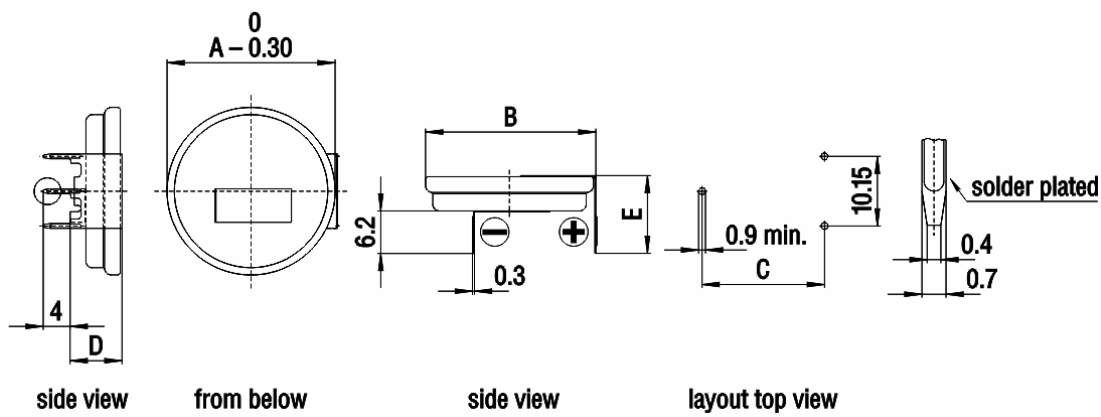

Tabbed Lithium Batteries

Tabbed 3V Lithium Batteries for P.C. Board Mounting – Three Pins Horizontal

RENATA No.	Nominal capacity (mAh)	Weight (g)	Maximum dimensions (mm)				
			A	B	C	D	E
CR2016RH	80	2.0	20.0	20.2	15.2	3.95	7.95
CR2025RH	170	2.6	20.0	20.2	15.2	4.85	8.85
CR2032RH	235	3.1	20.0	20.2	15.2	5.45	9.45
CR2032RH1	235	3.1	20.0	20.2	17.8	5.45	9.45
CR2325RH	190	3.3	23.0	23.2	17.8	4.85	8.85
CR2430RH	285	4.4	24.5	24.7	17.8	5.45	9.45
CR2430RH1	285	4.4	24.5	24.7	20.4	5.45	9.45
CR2450NRH	540	6.2	24.5	24.7	17.8	7.35	11.35
CR2450NRH1	540	6.2	24.5	24.7	20.4	7.35	11.35
CR2477NRH	950	8.5	24.5	24.7	17.8	10.05	14.05