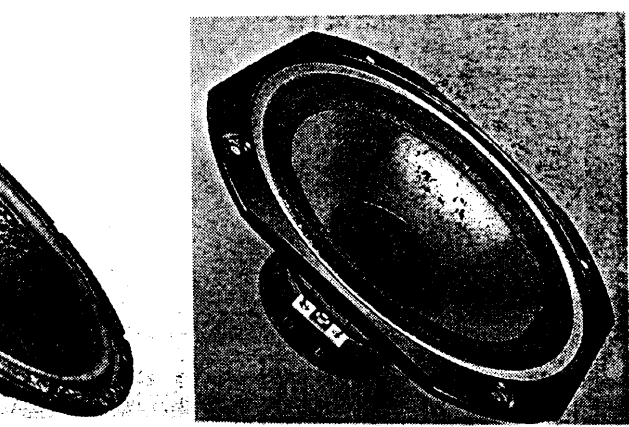

## MCM AUDIO SELECT™ 15" Automotive Woofer

Design advancements like santoprene rubber surround, vented pole piece and high temperature voice coil offer tight punchy

(12-up)  
\$53.50

s reflex  
-way  
4KHz  
: 49