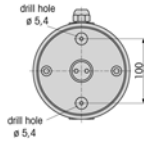

## Traffic Signal Beacons

Model 890

- Signal beacon for traffic light combinations
- High protection rating IP65 for indoor and outdoor use
- Available as LED or incandescent versions
- ABS, high impact grey housing
- Transparent polycarbonate lens
- Anti-glare ring incorporated
- Practical fixing bracket for two or three beacons
- Lenses on the LED versions are clear