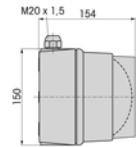

## Traffic Signal Beacons

Model 890

- Signal beacon for traffic light combinations
- High protection rating IP65 for indoor and outdoor use
- Available as LED or incandescent versions
- ABS, high impact grey housing
- Transparent polycarbonate lens
- Anti-glare ring incorporated
- Practical fixing bracket for two or three beacons
- Lenses on the LED versions are clear