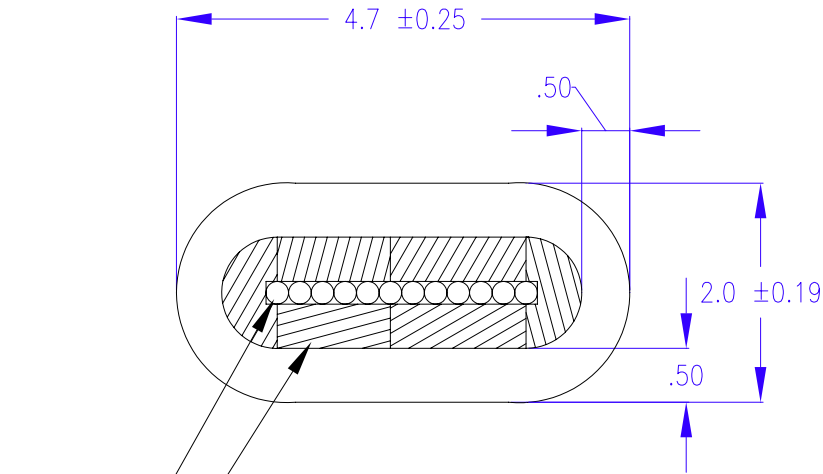

PHYSICAL

Inner Cable: (12) 62.5/125 Multimode Bonded Ribbon  
 Strength Member: Aramid Fillers  
 Jacket: PVDF, Orange  
 Temp. Rating: -20°C to 70°C Storage  
 -10°C to 60°C Operating

Aramid fillers

Blue

Color Code  
 Blue, Orange, Green, Brown, Slate,  
 White, Red, Black, Yellow, Violet,  
 Rose, Aqua

Performance Parameters		
Attenuation	850nm (dB/km)	3.5 max
	1300 nM (dB/km)	1.5 max
Standard Bandwidth	850nm (MHz/km)	200 min
	1300 nM (MHz/km)	500 min
Prooftest	(kpsi)	100 min
Fiber Dimensions		
	<u>Diameter(μM)</u>	<u>Numerical Aperture</u>
Core	62.5 ± 2.5	0.275 ± 0.015
Cladding	125 ± 1	
Buffer	245 ± 10	

Print Legend: Amphenol Spectra-Strip 12 Fiber 62.5/125 (UL) Type OFNP  
 <Date Code> XXXX Feet

All Dimensions in mm, Unless Otherwise Noted.  
 Inner Ribbon Cable Dimensions in Microns.

DRAWN	PROD ENG	QA	MKT	P/ECN#	DRAWING NO. 055-0502-012	<b>AMPHENOL SPECTRA-STRIP</b> 720 SHERMAN AVE TEL (203) 281-3200 HAMDEN CT 06514 FAX (203) 281-5872	Rev A
TM 09/29/05					TITLE: 12F Plenum Simplex Optical Ribbon Cable, 62.5/125 Multi-Mode Fibers		SHEET 1 of 1