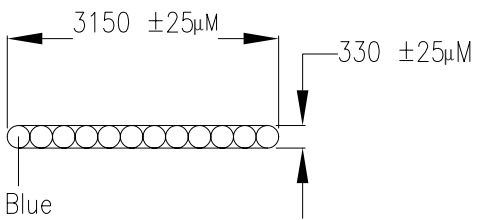

PHYSICAL

Inner Cable: (12) 62.5/125 Multimode Bonded Ribbon  
 Strength Member: Aramid Fillers  
 Jacket: PVDF, Orange  
 Temp. Rating: -20°C to 70°C Storage  
 -10°C to 60°C Operating

Aramid fillers

Blue

Color Code  
 Blue, Orange, Green, Brown, Slate,  
 White, Red, Black, Yellow, Violet,  
 Rose, Aqua

Performance Parameters		
Attenuation	850nm (dB/km)	3.5 max
	1300 nM (dB/km)	1.5 max
Standard Bandwidth	850nm (MHz/km)	200 min
	1300 nM (MHz/km)	500 min
Prooftest	(kpsi)	100 min
Fiber Dimensions		
	<u>Diameter(μM)</u>	<u>Numerical Aperture</u>
Core	62.5 ± 2.5	0.275 ± 0.015
Cladding	125 ± 1	
Buffer	245 ± 10	

Print Legend: Amphenol Spectra-Strip 12 Fiber 62.5/125 (UL) Type OFNP  
 <Date Code> XXXX Feet

All Dimensions in mm, Unless Otherwise Noted.  
 Inner Ribbon Cable Dimensions in Microns.

DRAWN	PROD ENG	QA	MKT	P/ECN#	DRAWING NO. 055-0502-012	<b>AMPHENOL SPECTRA-STRIP</b> 720 SHERMAN AVE TEL (203) 281-3200 HAMDEN CT 06514 FAX (203) 281-5872	Rev A
TM 09/29/05					TITLE: 12F Plenum Simplex Optical Ribbon Cable, 62.5/125 Multi-Mode Fibers		SHEET 1 of 1