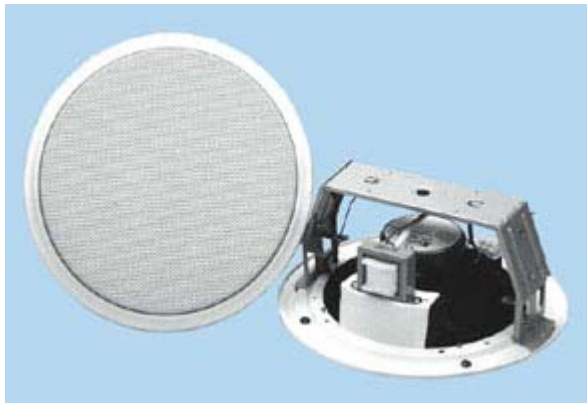

4262542

***description:***

A Hi-fi quality ceiling speaker designed to offer significantly improved performance over standard units. The unit employs a twin cone 8" driver capable of extended frequency response and is ideal for applications where high quality music is required as well as paging. Simple installation without any additional hardware.

- 8" twin cone driver unit
- Excellent bass response
- Ideal for music and paging

- Simple fit mechanism
- Steel construction
- Powder coat finish in white

***technical information:***

Technical Data	-
Power Rating	10W
Input	100V
Tappings	10, 5, 2.5W
Frequency Response	70Hz-20kHz
SPL (1W/1m)	92dB
Cut Out	230mm
Dimensions (DiaxD)	270x127mm