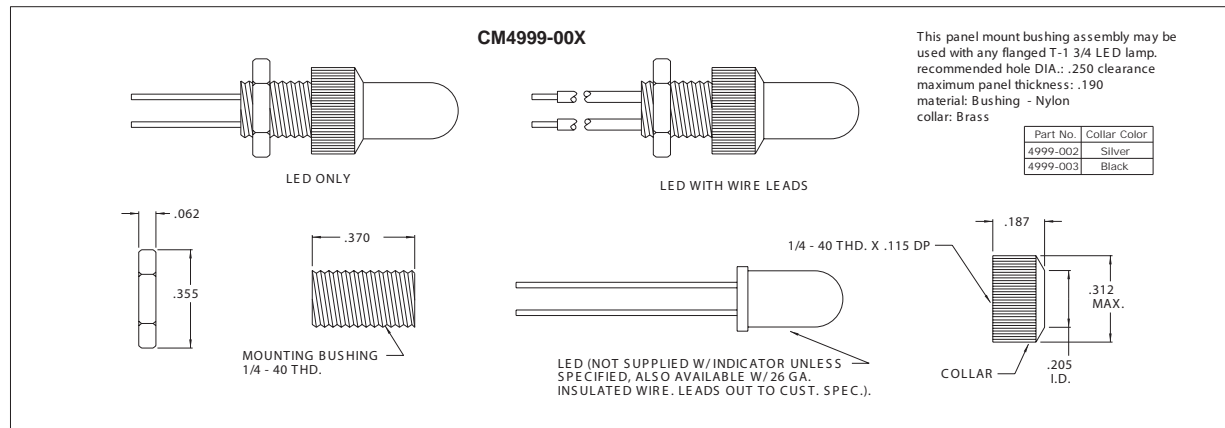

Panel Mounting Accessories for LED Lamps

All dimensions in inches.

Chicago Miniature Lamp reserves the right to make specification revisions that enhance the design and/or performance of the product