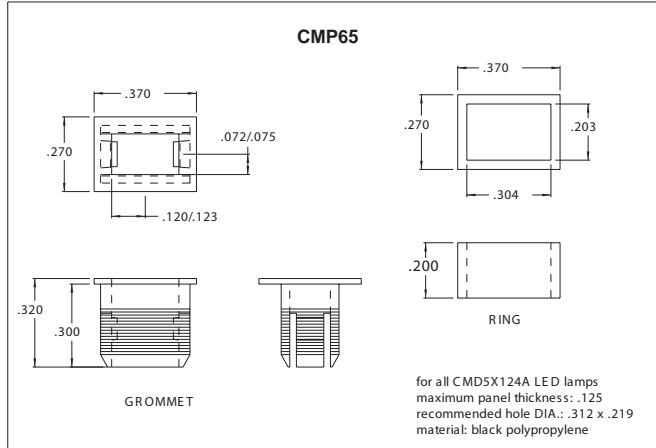

Panel Mounting Accessories for LED Lamps

All dimensions in inches.

Chicago Miniature Lamp reserves the right to make specification revisions that enhance the design and/or performance of the product