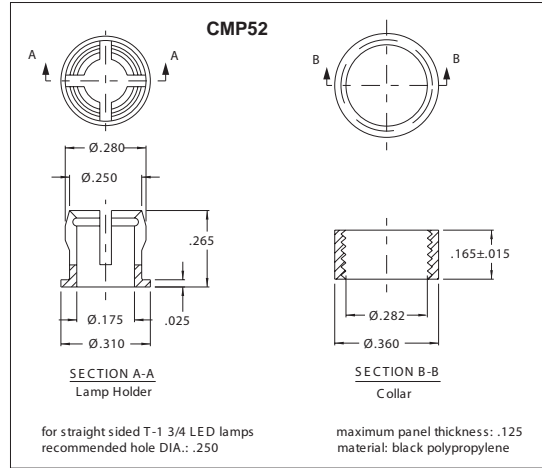

Panel Mounting Accessories for LED Lamps

All dimensions in inches.

Chicago Miniature Lamp reserves the right to make specification revisions that enhance the design and/or performance of the product