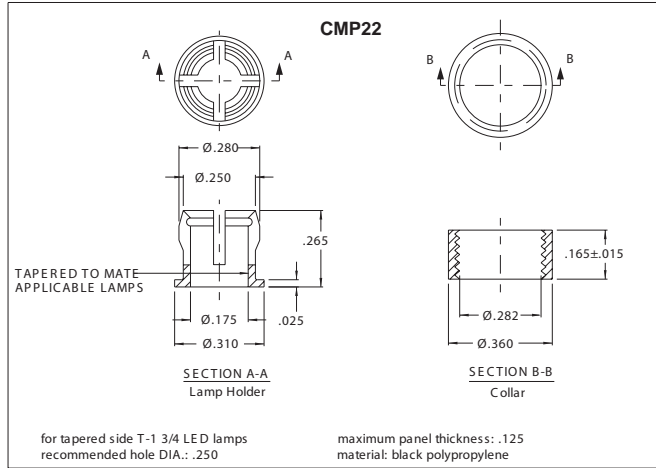

Panel Mounting Accessories for LED Lamps

All dimensions in inches.

Chicago Miniature Lamp reserves the right to make specification revisions that enhance the design and/or performance of the product