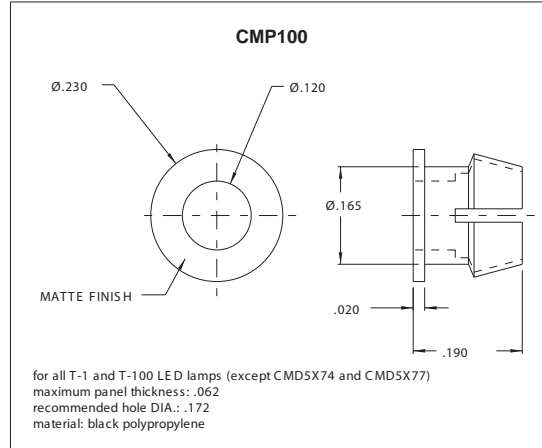

Panel Mounting Accessories for LED Lamps

All dimensions in inches.

Chicago Miniature Lamp reserves the right to make specification revisions that enhance the design and/or performance of the product