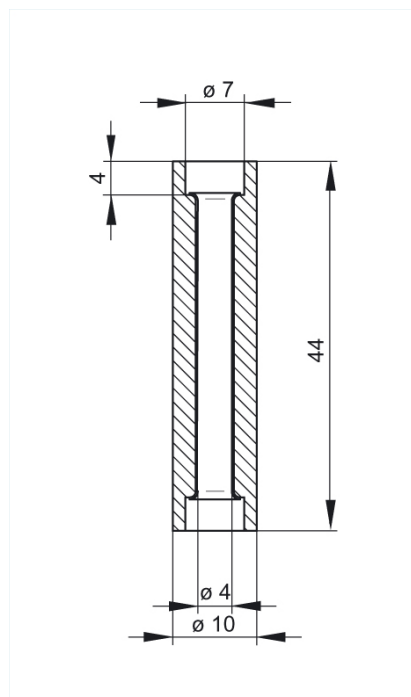

KD 10 schwarz/black

Industrial Connectors:Measuring and Testing Equipment:Sockets:4 mm system

Product description

Description	Insulated coupling with a nickel-plated brass tube for two 4 mm diameter plugs.
Type	KD 10 schwarz/black
Order No.	930 109-100
System	4 mm system
Housing Color	black
Color types	● ●
Other standard types	red color, order no. 930 109-101

Drawing

Technical data

Type of contact	socket
Type of termination	4 mm diameter socket
Rated voltage	DC 60 V
Rated current	10 A
Contact resistance	5 mOhm
Mounting	screw

Material

Contact material	brass
Contact surface material	nickel-plated