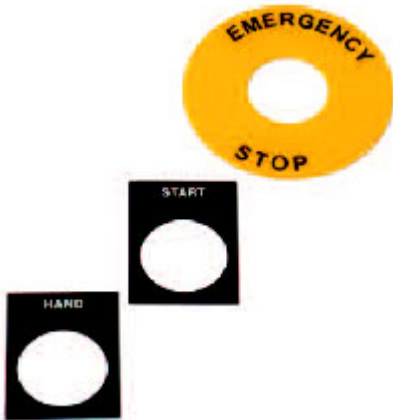

# Legend Plate 60mm Emergency Stop

## Legend Plates

### Feature:

Suitable for use with all 22mm diameter push buttons.

### Part Number Table

Description	Part Number
Legend Plate 60mm Emergency Stop	RB2-PY9330

**Disclaimer** This data sheet and its contents (the "Information") belong to the Premier Farnell Group (the "Group") or are licensed to it. No licence is granted for the use of it other than for information purposes in connection with the products to which it relates. No licence of any intellectual property rights is granted. The Information is subject to change without notice and replaces all data sheets previously supplied. The Information supplied is believed to be accurate but the Group assumes no responsibility for its accuracy or completeness, any error in or omission from it or for any use made of it. Users of this data sheet should check for themselves the Information and the suitability of the products for their purpose and not make any assumptions based on information included or omitted. Liability for loss or damage resulting from any reliance on the Information or use of it (including liability resulting from negligence or where the Group was aware of the possibility of such loss or damage arising) is excluded. This will not operate to limit or restrict the Group's liability for death or personal injury resulting from its negligence. SPC Multicomp is the registered trademark of the Group. © Premier Farnell plc 2009.