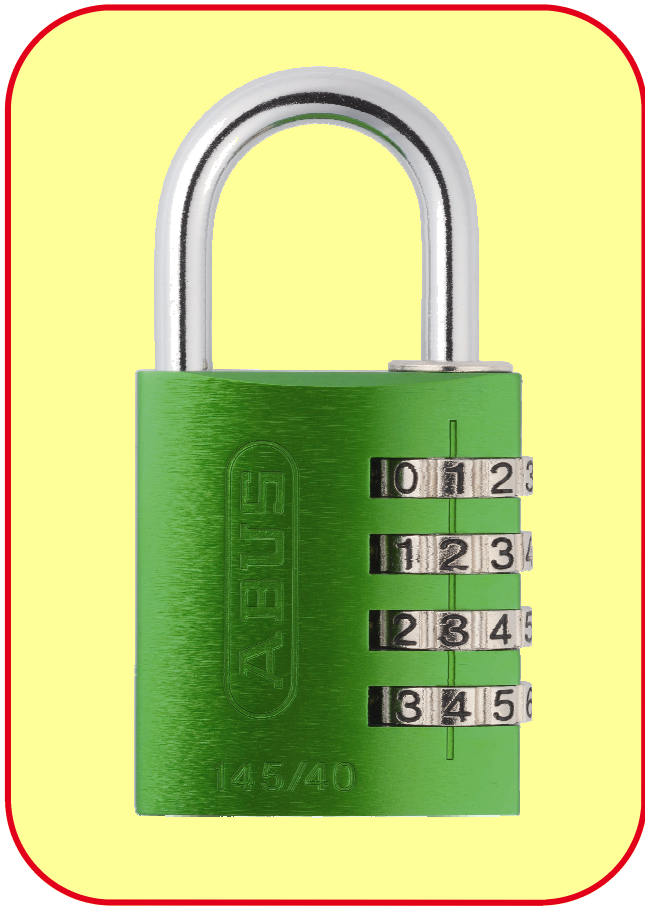

Security Tech Germany

Product Information Sheet

145 40 Green Solid Aluminium Combination Padlock

145 40 Green

Application

- Internal & external standard security
- For toolboxes, garages, sheds, gates etc.

Operation

- 4 wheel resettable combination

Technology

- Precision extruded, cut & drilled pure aluminium body - Light & strong
- Mechanism & shackle coated to prevent chemical corrosion
- Corrosion resistant anodised coating
- 6mm hardened steel shackle
- 4 wheel resettable combination - Set your own pin
- Security with the convenience of an easy to set combination