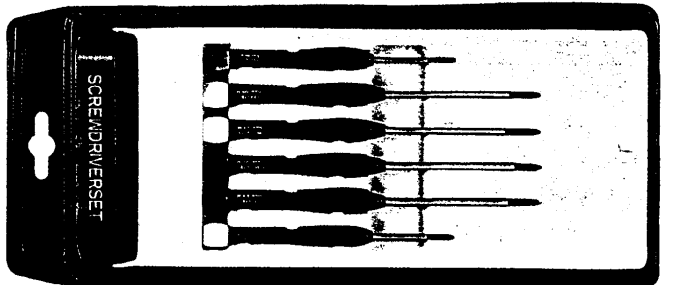

8PK-5131N 6 Pcs Electronic Screwdriver set

- S 2X40, M 2.4X75, M 3.0X75mm
- S PHO-3X40, M PHO-2X75, M PHOX75mm
- Including screwdriver rack.