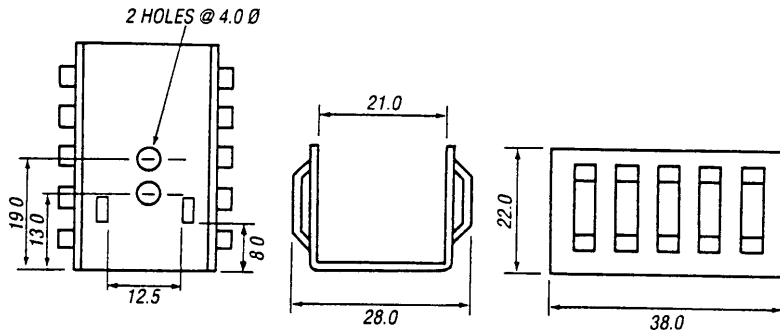

595-834

PRESSED ALUMINIUM - LOUVRE SINKS

LS140

T0220, T03P

9.9°C/W

DEVICE MAY BE FIXED WITH SCREW OR CLIP (SEE CLIP 04) 

LS145

T0220

9.9°C/W

LS150

T0220

9.9°C/W