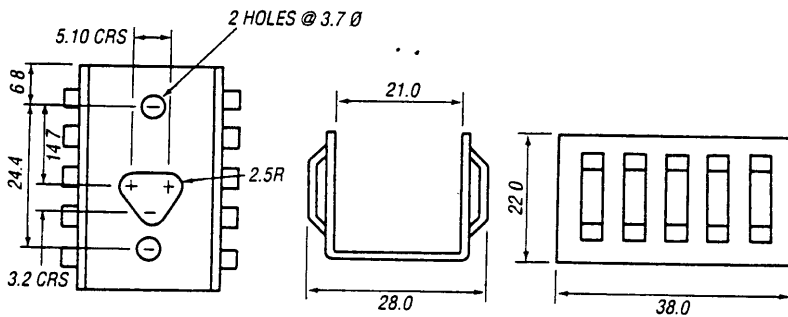

595-834

PRESSED ALUMINIUM - LOUVRE SINKS

LS140

T0220, T03P

9.9°C/W

DEVICE MAY BE FIXED WITH SCREW OR CLIP (SEE CLIP 04) 

LS145

T0220

9.9°C/W

LS150

T0220

9.9°C/W