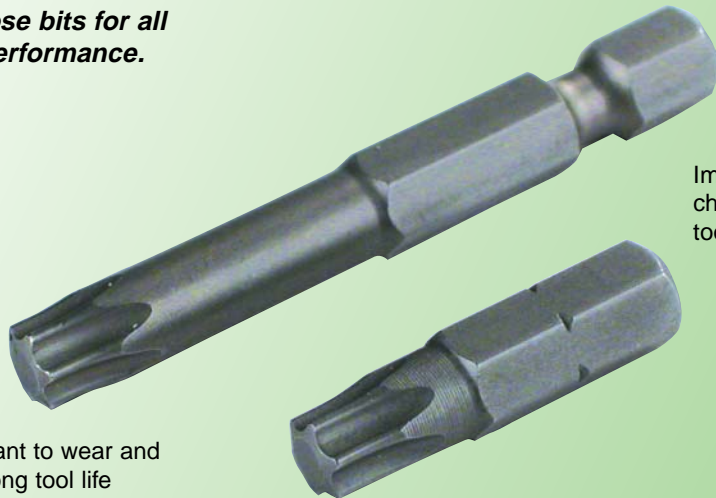

# TORX® Bits

*The ideal multi-purpose bits for all around quality and performance.*

High resistant to wear and tear for a long tool life

Impact resistant modified chrome-vanadium-molybdenum, tool steel, hardened