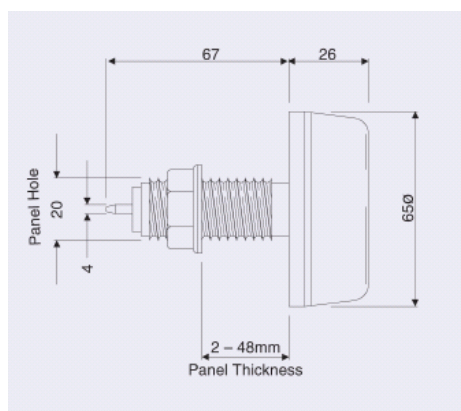

6433-0020

Part number	6433-0020
Description	Soft Bellows Flexible PVC
Finish	Mat Finish
Colour	Black
Air Connection	4mm
Mounting option	Through panel with integral thread and nut