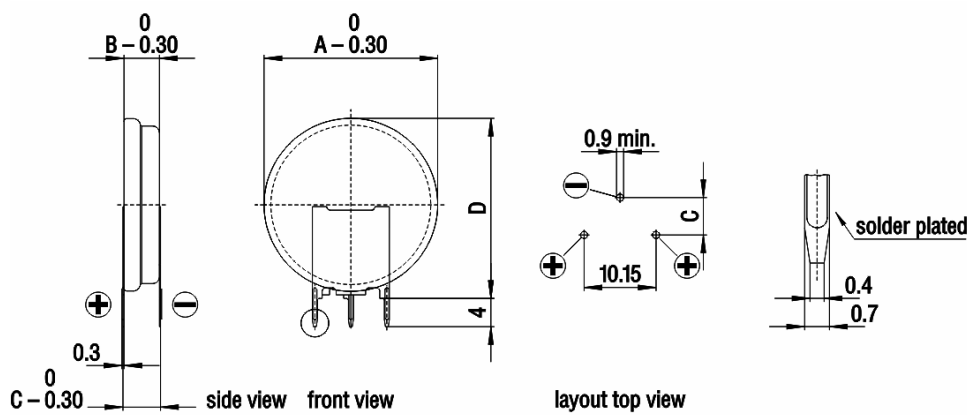

Tabbed Lithium Batteries

Tabbed 3V Lithium Batteries P.C. Board Mounting – Three Pins Vertical

RENATA No.	Nominal capacity (mAh)	Weight (g)	Maximum dimensions (mm)			
			A	B	C	D
CR2025RV	170	2.6	20.0	2.5	2.8	21.0
CR2032RV	235	3.1	20.0	3.2	3.5	21.0
CR2325RV	190	3.3	23.0	2.5	2.8	24.0
CR2430RV	285	4.4	24.5	3.0	3.3	25.5
CR2450NRV	540	6.2	24.5	5.0	5.3	25.5
CR2477NRV	950	8.5	24.5	7.7	8.0	25.5