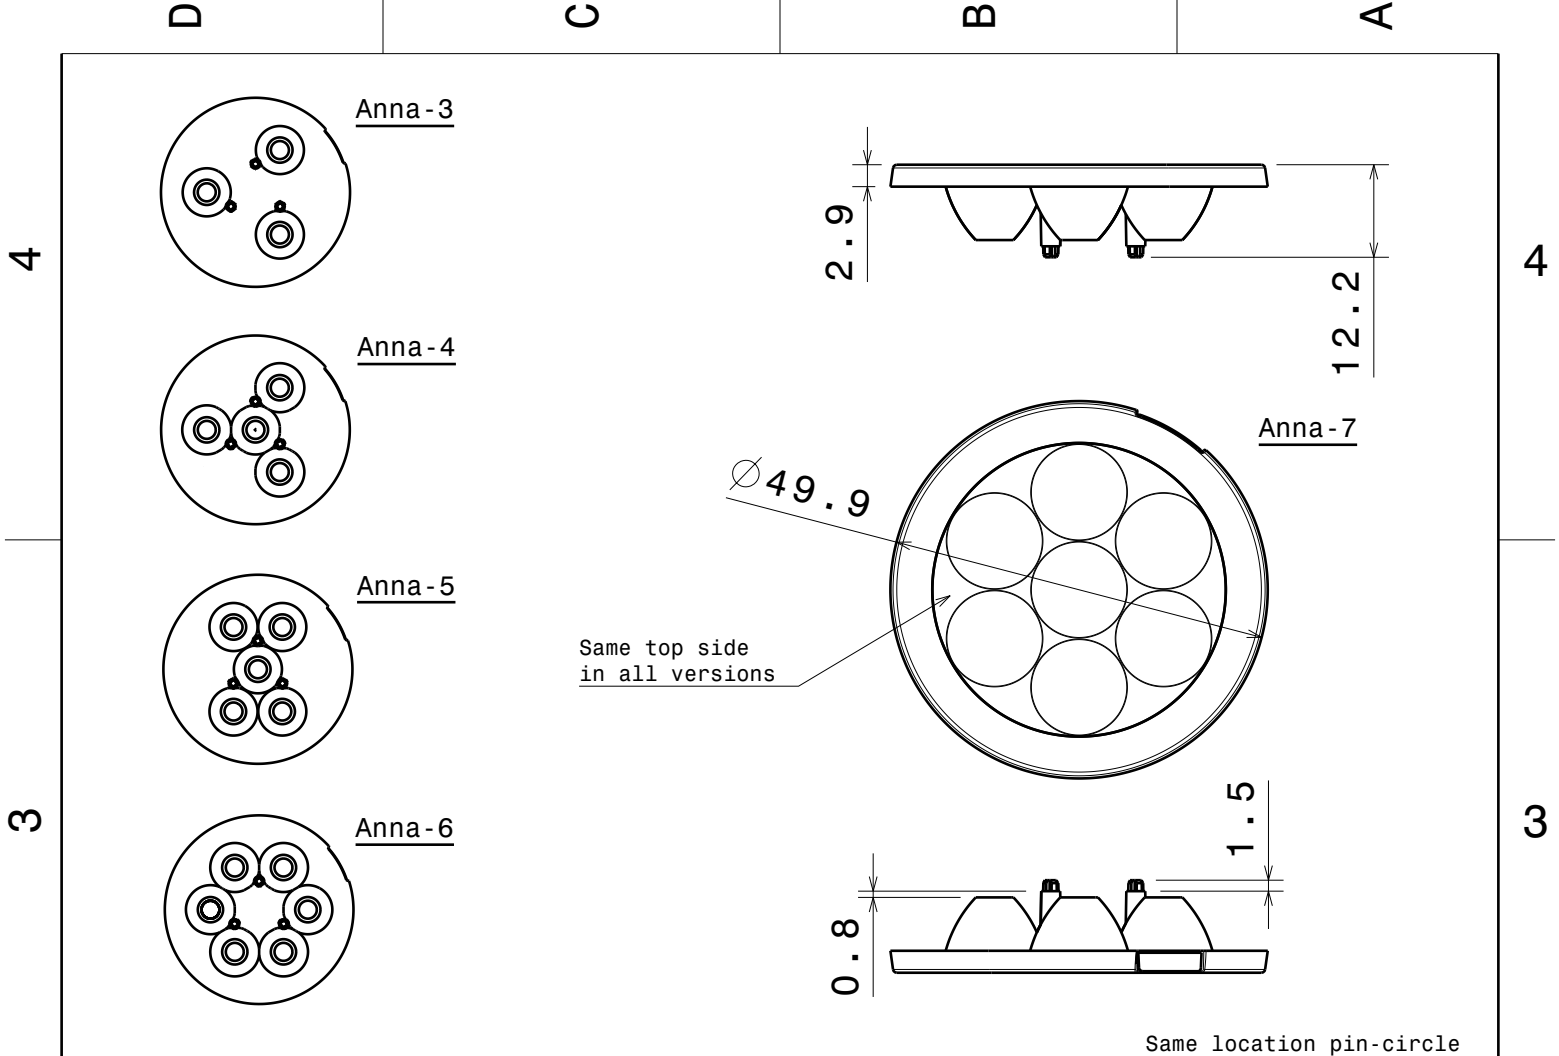

## Anna-50-3 series

<b>Ordering number</b>	<b>C11608</b>		
<b>Description</b>	<b>C11608_Anna-50-3-W-OSL</b>		
Family	Anna-50-3	FWHM	0 degrees
Type	Lens	Efficiency	-
LED	Oslon SSL 80	cd/lm	-
Color	Transparent	Gerber File	Available
Diameter	50 mm		
Height	10.7 mm		
Style	Round		
Optic Material	PMMA		
Holder Material	-		
Fastening	-		
Status	Ready		

Number of cones varies;  
 3, 4, 5, 6 and 7 pcs  
 on bottom side depending  
 the version.

This drawing is our property.  
 It can't be reproduced  
 or communicated without  
 our written agreement.

DRAWING TITLE

DRAWN BY  
p

DATE  
05.10.2010

CHECKED BY  
t k

DATE  
03.08.2010

DESIGNED BY  
hh

DATE  
30.07.2010

Datasheet Anna50-series Lens			
SIZE A4	DRAWING NUMBER -	REV 1	
SCALE 1:1	WEIGHT (g)	SHEET 1/1	

4