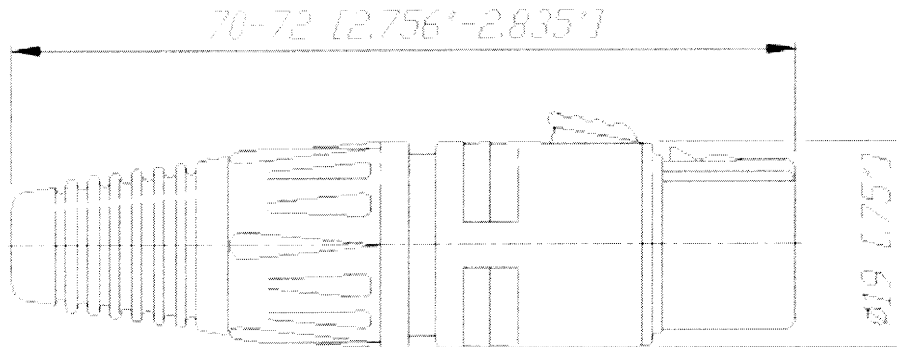

View

NC3FX-B

3 pole. Cable connector, female, rear insert. Supercompact and robust, ground lug, excellent cable protection, no tools required. Black metal housing and gold contacts.

Vector View ▶ Photo View