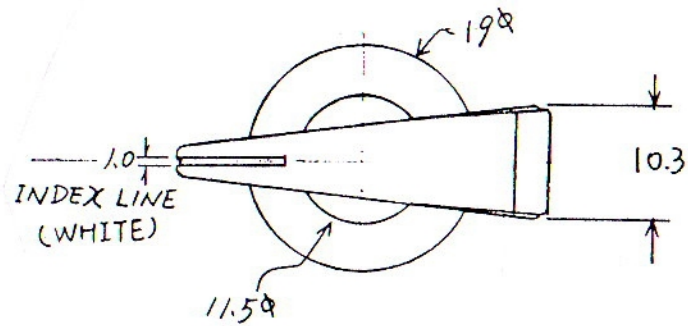

P/N
CF-P1-1-S(6.4)e
CF-P1-2-S(6.4)e
CF-P1-3-S(6.4)e
CF-P1-4-S(6.4)e
CF-P1-7-S(6.4)e
CF-P1-8-S(6.4)e
CF-P1-01-S(6.4)e
CF-P1-91-S(6.4)e

Colour
Red
Yellow
Blue
Green
White
Purple
Bone
Almond

CF-P1-1-S(6.4)e

CF-P1-2-S(6.4)e

CF-P1-3-S(6.4)e

CF-P1-01-S(6.4)e

CF-P1-91-S(6.4)e

嘉信旋鈕股份有限公司
CHIA SHIN KNOBS CO., LTD.
351, YUNGHO ROAD,
CHUNGHO CITY,
TAIPEI HSIEN,
TEL:(02)2225-1216~7
FAX:(02)2222-7312

Material: PLASTIC
Tolerance: +/-0.20
Unit : mm

P/N:		
CHIA SHIN P/N:	CF-P1 SERIES	
Date:	1-Sep-07