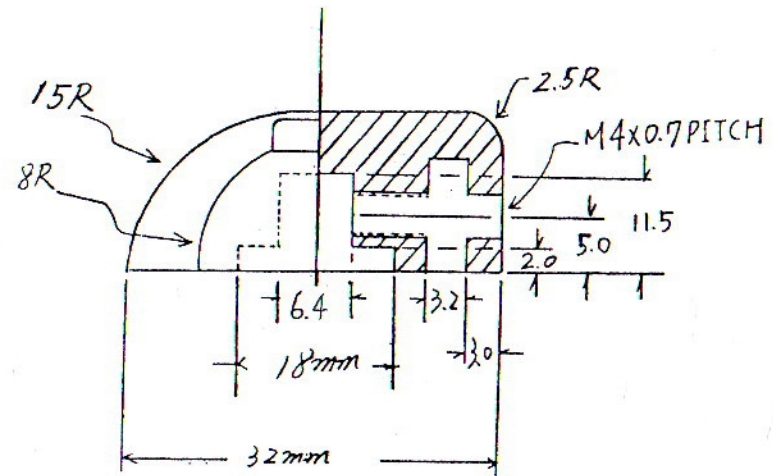

P/N
CF-P1-1-S(6.4)e
CF-P1-2-S(6.4)e
CF-P1-3-S(6.4)e
CF-P1-4-S(6.4)e
CF-P1-7-S(6.4)e
CF-P1-8-S(6.4)e
CF-P1-01-S(6.4)e
CF-P1-91-S(6.4)e

Colour
Red
Yellow
Blue
Green
White
Purple
Bone
Almond

CF-P1-1-S(6.4)e

CF-P1-2-S(6.4)e

CF-P1-3-S(6.4)e

CF-P1-01-S(6.4)e

CF-P1-91-S(6.4)e

嘉信旋鈕股份有限公司
CHIA SHIN KNOBS CO., LTD.
351, YUNGHO ROAD,
CHUNGHO CITY,
TAIPEI HSIEN,
TEL:(02)2225-1216~7
FAX:(02)2222-7312

Material: PLASTIC
Tolerance: +/-0.20
Unit : mm

P/N:		
CHIA SHIN P/N:	CF-P1 SERIES	
Date:	1-Sep-07