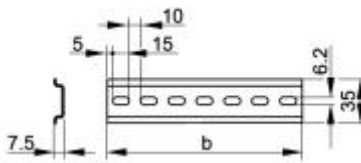

Support rails TS 35

[Print page](#)

Article number: 62405-002
Delivery quantity: kit

Item	Qty	Description
1	4	Support rail, St, 1 mm, zinc-plated, assembly kit included in basic case

Technical data:

Description	B	b
Support rail TS 35/7.5 (EN 50022)	200 mm	185 mm

Technical data:

B = case width, b = support rail length

Notes:

- Note:
assembly rail required