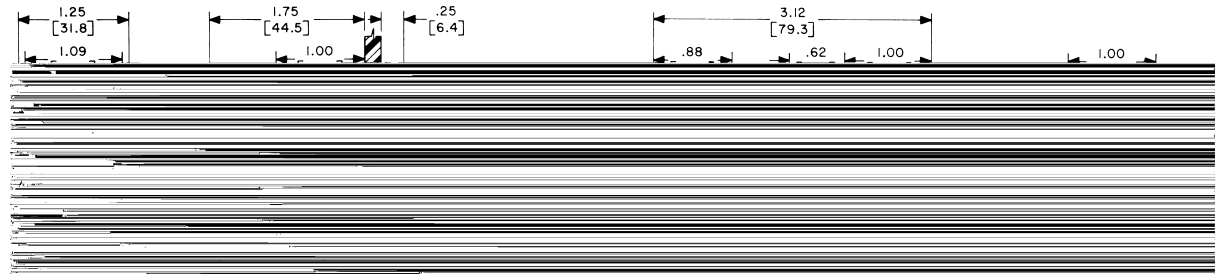

50 AMPERE TYPES OUTLINES