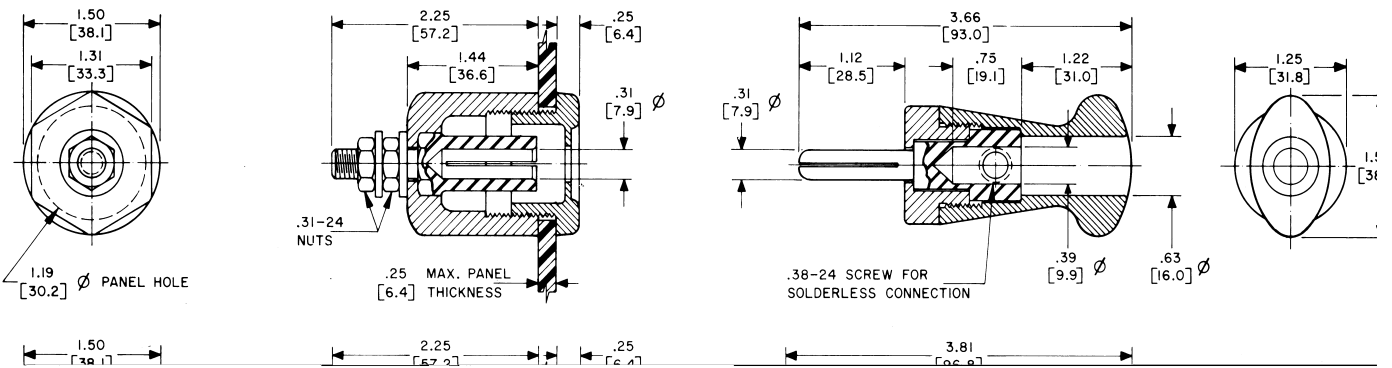

100 AMPERE TYPES OUTLINES