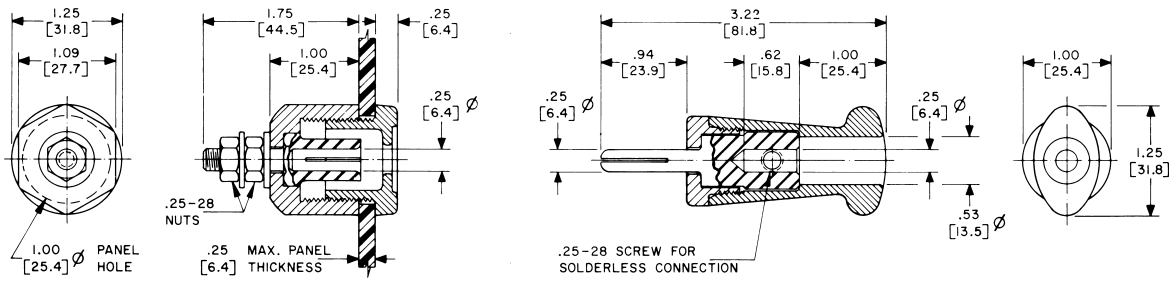

50 AMPERE TYPES OUTLINES