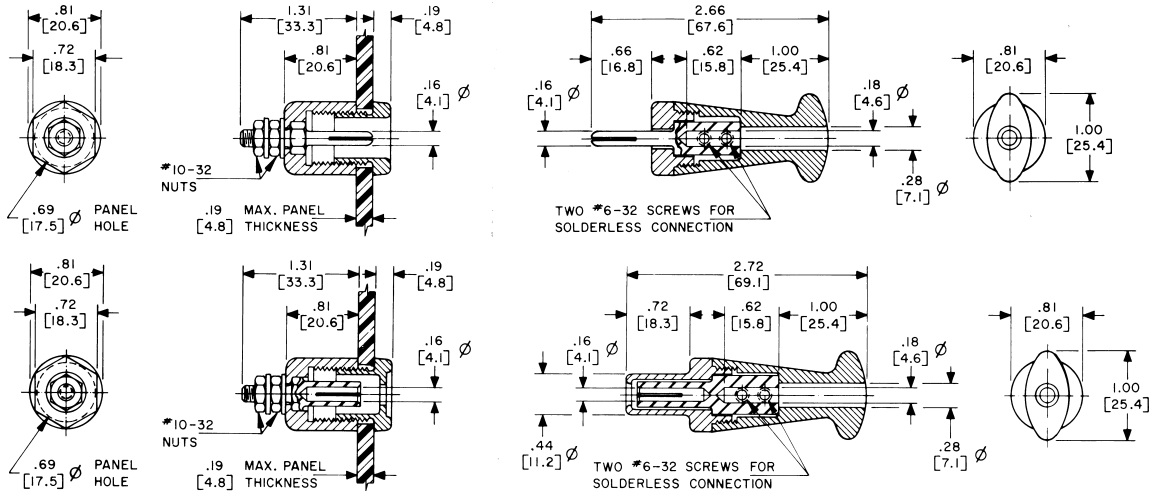

25 AMPERE TYPES OUTLINES