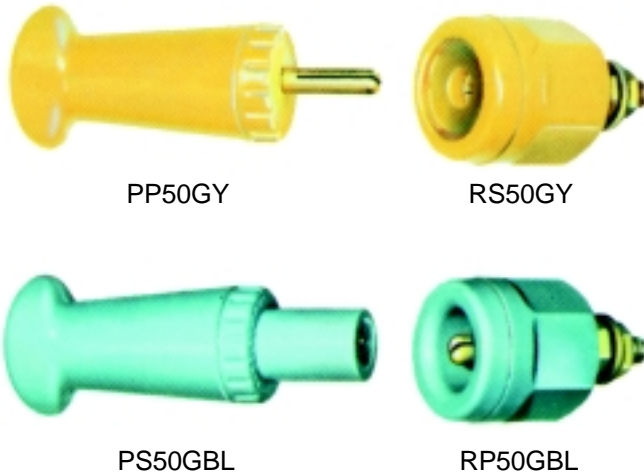

## Electrical Connectors

PS25GWT

RP25GWT

25 AMPERE TYPES				
COLOR	SOCKET RECEPTACLE	PIN PLUG	PIN RECEPTACLE	SOCKET PLUG
BLACK	RS25GB	PP25GB	RP25GB	PS25GB
YELLOW	RS25GY	PP25GY	RP25GY	PS25GY
RED	RS25GR	PP25GR	RP25GR	PS25GR
BLUE	RS25GBL	PP25GBL	RP25GBL	PS25GBL
GREEN	RS25GGN	PP25GGN	RP25GGN	PS25GGN
WHITE	RS25GWT	PP25GWT	RP25GWT	PS25GWT

PP50GY

RS50GY

PP50GBL

RS50GBL

50 AMPERE TYPES				
COLOR	SOCKET RECEPTACLE	PIN PLUG	PIN RECEPTACLE	SOCKET PLUG
BLACK	RS50GB	PP50GB	RP50GB	PS50GB
YELLOW	RS50GY	PP50GY	RP50GY	PS50GY
RED	RS50GR	PP50GR	RP50GR	PS50GR
BLUE	RS50GBL	PP50GBL	RP50GBL	PS50GBL
GREEN	RS50GGN	PP50GGN	RP50GGN	PS50GGN
WHITE	RS50GWT	PP50GWT	RP50GWT	PS50GWT

PP100GB

RS100GB

PP100GGN

RS100GGN

100 AMPERE TYPES				
COLOR	SOCKET RECEPTACLE	PIN PLUG	PIN RECEPTACLE	SOCKET PLUG
BLACK	RS100GB	PP100GB	RP100GB	PS100GB
YELLOW	RS100GY	PP100GY	RP100GY	PS100GY
RED	RS100GR	PP100GR	RP100GR	PS100GR
BLUE	RS100GBL	PP100GBL	RP100GBL	PS100GBL
GREEN	RS100GGN	PP100GGN	RP100GGN	PS100GGN
WHITE	RS100GWT	PP100GWT	RP100GWT	PS100GWT

# SUPERCON® Electrical Connectors

250 AMPERE TYPES				
COLOR	SOCKET RECEPTACLE	PIN PLUG	PIN RECEPTACLE	SOCKET PLUG
BLACK	RS250GB	PP250GB	RP250GB	PS250GB
YELLOW	RS250GY	PP250GY	RP250GY	PS250GY
RED	RS250GR	PP250GR	RP250GR	PS250GR
BLUE	RS250GBL	PP250GBL	RP250GBL	PS250GBL
GREEN	RS250GGN	PP250GGN	RP250GGN	PS250GGN
WHITE	RS250GWT	PP250GWT	RP250GWT	PS250GWT