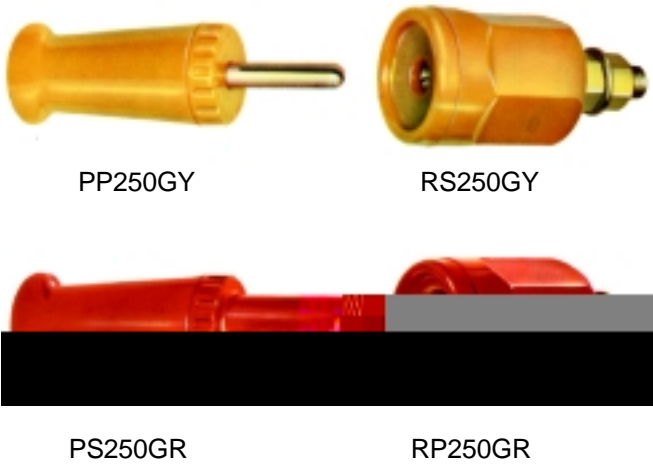

PP100GB

RS100GB

PP100GGN

RS100GGN

100 AMPERE TYPES				
COLOR	SOCKET RECEPTACLE	PIN PLUG	PIN RECEPTACLE	SOCKET PLUG
BLACK	RS100GB	PP100GB	RP100GB	PS100GB
YELLOW	RS100GY	PP100GY	RP100GY	PS100GY
RED	RS100GR	PP100GR	RP100GR	PS100GR
BLUE	RS100GBL	PP100GBL	RP100GBL	PS100GBL
GREEN	RS100GGN	PP100GGN	RP100GGN	PS100GGN
WHITE	RS100GWT	PP100GWT	RP100GWT	PS100GWT

### 25 AMPERE TYPES OUTLINES

### 50 AMPERE TYPES OUTLINES

# SUPERCON® Electrical Connectors

250 AMPERE TYPES				
COLOR	SOCKET RECEPTACLE	PIN PLUG	PIN RECEPTACLE	SOCKET PLUG
BLACK	RS250GB	PP250GB	RP250GB	PS250GB
YELLOW	RS250GY	PP250GY	RP250GY	PS250GY
RED	RS250GR	PP250GR	RP250GR	PS250GR
BLUE	RS250GBL	PP250GBL	RP250GBL	PS250GBL
GREEN	RS250GGN	PP250GGN	RP250GGN	PS250GGN
WHITE	RS250GWT	PP250GWT	RP250GWT	PS250GWT