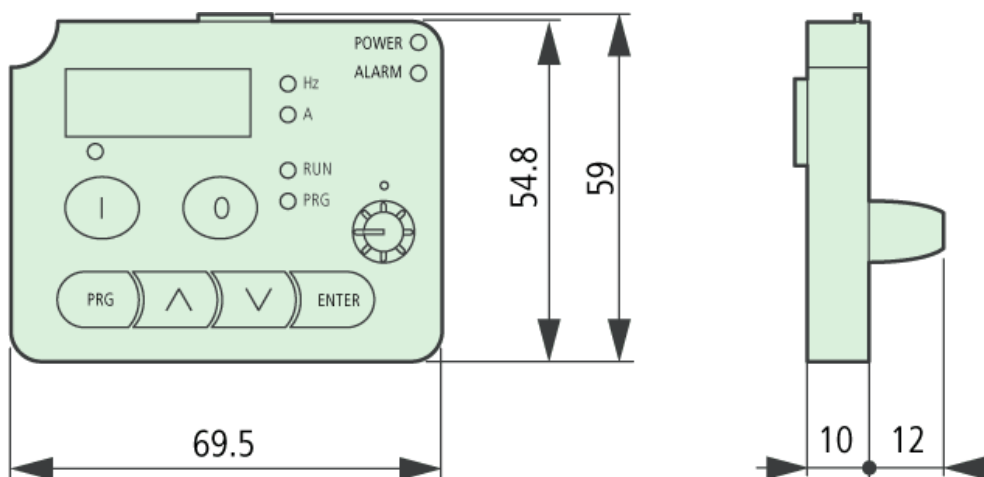

Dimensions