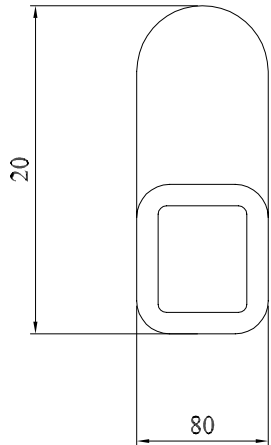

This cover suits our standard crocodile clip and is available in two colours.
To suit part number 303-0000.

Material
Cover PVC
50 Shore

Dimensions

COLOUR	ORDER CODE
BLACK	302-0100
RED	302-0500

DrgNo 302 SERIES

TITLE STANDARD CROCODILE COVER

ALL DIMENSIONS IN MM
ANGLES IN DECIMAL DEGREES

ISSUE 1

GENERAL SPECIFICATION
FOR 302 SERIES

CUSTOMER

FILTER REF

Aprvd Date 10/02/03

Aprvd By MC