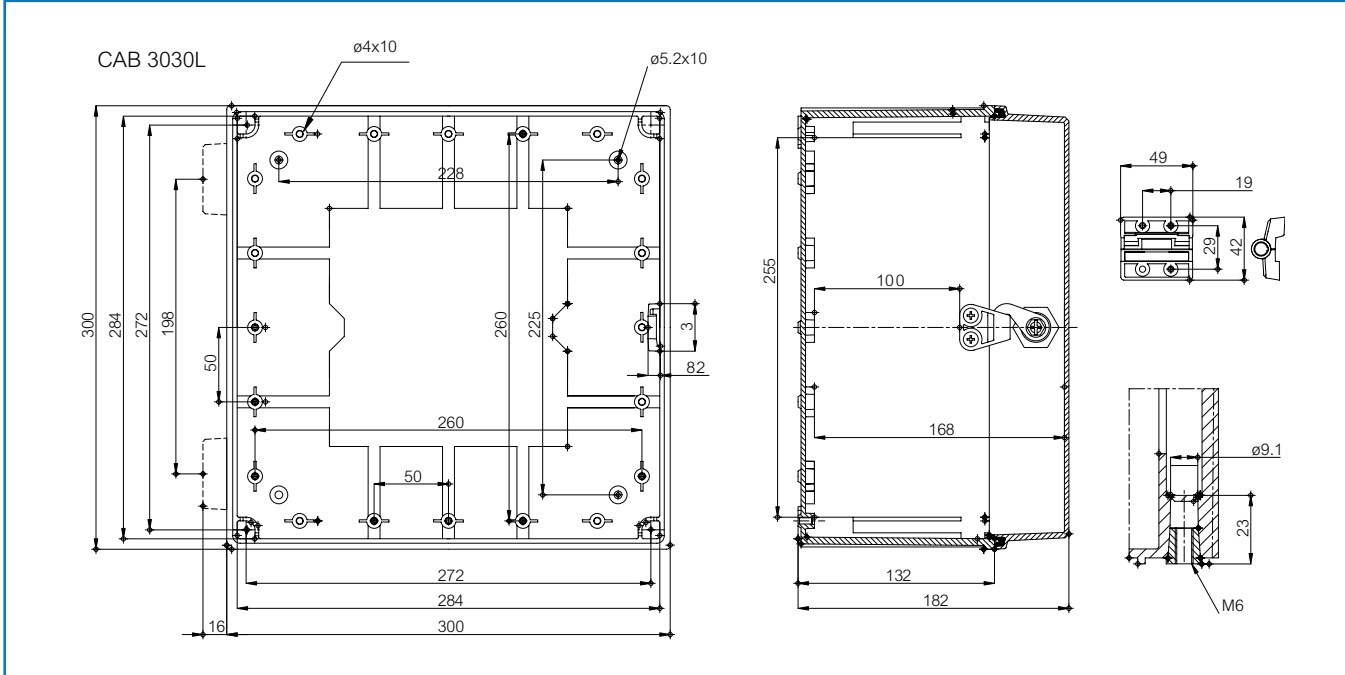

Sample photo

Order symbol: CAB PC 303018 T3B
Product nbr: 8113042
Description: Cabinet, PC
Remarks: Lock on the long side

EAN: 6418074020154
EI. number:
 Finland 3424159
 Denmark 8212019234
 Italy 7822030
 Sweden 2539943

Including: Cabinet base, door with EPDM gasket, 3mm double bit lock(s) with key, screws for mounting plate/DIN-rail and corner plugs.

Dimensions:		L	W	H	Rating:
mm:		300	300	180	Ingress Protection (EN 60529): IP 65
inch:		11.8	11.8	7.1	Impact Resistance (EN 50102): IK 08
Materials:					Electrical insulation: Totally insulated
Material:	PC				Halogen free (DIN/VDE 0472, Part 815): Yes
Base colour:	RAL 7035				UV resistance: UL 508
Cover colour:	Smoked grey				Flammability Rating (UL 746 C 5): UL 94 V5
Gasket material:	EPDM				Glow Wire Test (IEC 695-2-1) °C: 960
Temperatures:					UL Type: UL TYPE 1, 4, 4X, 12, 13
Short term:	-40 ... 120 °C				Certificates:
Continuous:	-40 ... 80 °C				Germanischer Lloyd (GL)
Short term:	-40 ... 250 °F				Underwriters Laboratories
Continuous:	-40 ... 175 °F				Fimko
Accessories:					Lloyds Register of Shipping (LR)
EKIV 33	Mounting plate				Europe EN 50298 1998
EKIV 27	DIN-35 Mounting rail				UL Canada
FP A 33	Swing-out door, aluminium				Gost R
FP 33	Front plate				
FP 12-33	Front Plate				
FP 12x2-33	Front Plate				
DRF 33	DIN rail frame set				