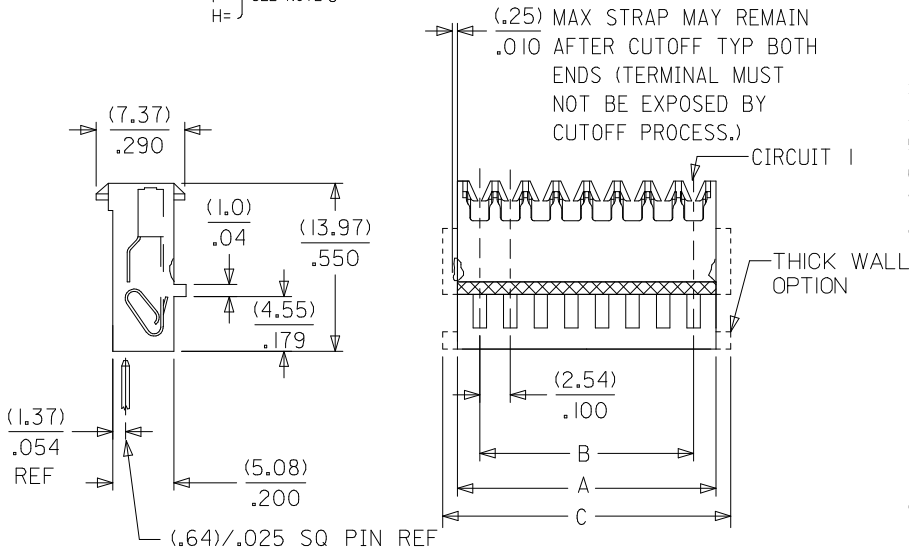

3-*	BA
2	AZ7
1	BA

NO OF CKTS	DIM A	DIM B	DIM C
2	(5.44) .214	(2.54) .100	(7.59) .299
3	(7.98) .314	(5.08) .200	(10.13) .399
4	(10.52) .414	(7.62) .300	(12.67) .499
5	(13.06) .514	(10.16) .400	(15.21) .599
6	(15.60) .614	(12.70) .500	(17.75) .699
7	(18.14) .714	(15.24) .600	(20.29) .799
8	(20.68) .814	(17.78) .700	(22.83) .899
9	(23.22) .914	(20.30) .800	(25.37) .999
10	(25.76) 1.014	(22.86) .900	(27.91) 1.099
11	(28.30) 1.114	(25.40) 1.000	(30.45) 1.199
12	(30.84) 1.214	(27.94) 1.100	(32.99) 1.299
13	(33.38) 1.314	(30.48) 1.200	(35.53) 1.399
14	(35.92) 1.414	(33.02) 1.300	(38.07) 1.499
15	(38.46) 1.514	(35.56) 1.400	(40.61) 1.599
16	(41.00) 1.614	(38.10) 1.500	(43.15) 1.699
17	(43.54) 1.714	(40.64) 1.600	(45.69) 1.799
18	(46.08) 1.814	(43.18) 1.700	(48.23) 1.899
19	(48.62) 1.914	(45.72) 1.800	(50.77) 1.999
20	(51.16) 2.014	(48.26) 1.900	(53.31) 2.099
21	(53.70) 2.114	(50.80) 2.000	(55.85) 2.199
22	(56.24) 2.214	(53.34) 2.100	(58.39) 2.299
23	(58.78) 2.314	(55.88) 2.200	(60.93) 2.399
24	(61.32) 2.414	(58.42) 2.300	(63.47) 2.499
25	(63.86) 2.514	(60.96) 2.400	(66.01) 2.599
26	(66.40) 2.614	(63.50) 2.500	(68.55) 2.699
27	(68.94) 2.714	(66.04) 2.600	(71.09) 2.799
28	(71.48) 2.814	(68.58) 2.700	(73.63) 2.899

CORRECT HSG. NO.'S EC NO: UCP2009-2291 DRWN:MKIPPER 2009/04/16 CHKD:SSOUSEK 2009/04/17 APPR:FSM:TH 2009/04/17	QUALITY SYMBOLS ▽=0 ◁=0	DESCRIPTION REV	BA

GENERAL TOLERANCES (UNLESS SPECIFIED)	
	mm INCH
4 PLACES	± --- ± ---
3 PLACES	± --- ± ---
2 PLACES	± --- ± ---
1 PLACE	± --- ± ---
ANGULAR ±1/2°	
DRAFT WHERE APPLICABLE MUST REMAIN WITHIN DIMENSIONS	

DIMENSION STYLE MM/IN	
DRAWN BY SAMIEC	DATE 2004/04/13
CHECKED BY SAMIEC	DATE 2004/04/13
APPROVED BY MARGULIS	DATE 2004/04/13
MATERIAL NO. SEE CHART	

SCALE ---	DESIGN UNITS INCH	THIRD ANGLE PROJECTION
TITLE KK 100 IDT CONNECTOR ASSEMBLY		
MOLEX INCORPORATED		
DOCUMENT NO. SD-7720-001		SHEET NO. 1 OF *
THIS DRAWING CONTAINS INFORMATION THAT IS PROPRIETARY TO MOLEX INCORPORATED AND SHOULD NOT BE USED WITHOUT WRITTEN PERMISSION