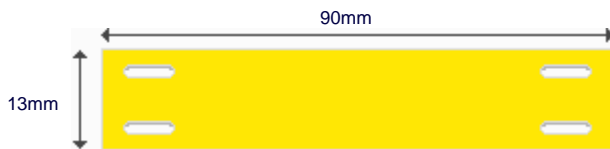

Order Code Example

Example order code: LM9013LY

L = Legend® label
M = Medium size label
9013 = Size of label (mm)
L = Laser printer
Y = Yellow

Ordering Information

Order Code	Label Dim (mm)	Label Dim (inch)	Sheet Size	Labels/Sheet	Pack Qty	Colour Options
LS6013L*	60 x 13	2.364 x 0.512	A4	60	10 Sheets	
LS6013L*(100)	60 x 13	2.364 x 0.512	A4	60	100 Sheets	
LM9013L*	90 x 13	3.546 x 0.512	A4	40	10 Sheets	
LM9013L*(100)	90 x 13	3.546 x 0.512	A4	40	100 Sheets	
LXL9020L*	90 x 20	3.546 x 0.788	A4	24	10 Sheets	
LXL9020L*(100)	90 x 20	3.546 x 0.788	A4	24	100 Sheets	

*Specify colour option when ordering: Y=Yellow, W=White, B=Blue, G=Green, R=Red, O=Orange