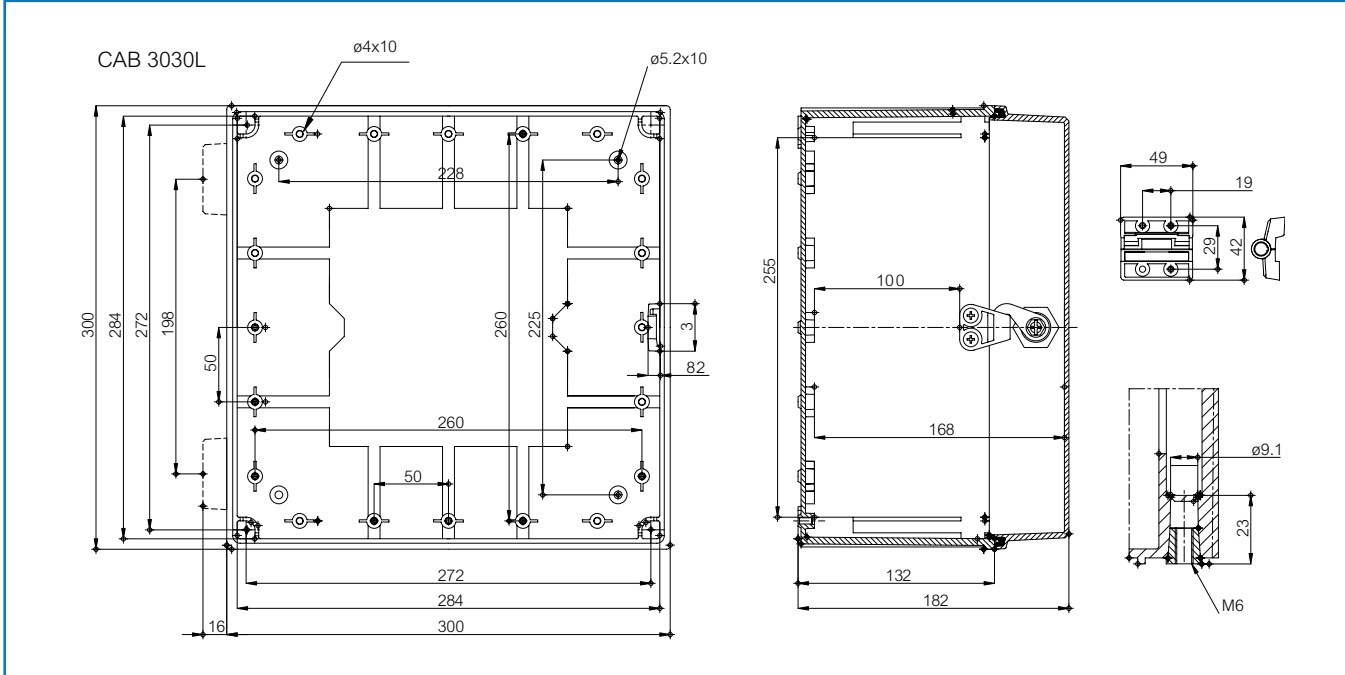

Sample photo

Order symbol: CAB PC 303018 G3B
Product nbr: 8113342
Description: Cabinet, PC
Remarks: Lock on the long side

EAN: 6418074020147
EI. number:
 Finland 3424109
 Denmark 8212019221
 Italy 7821030
 Sweden 2539969

Including: Cabinet base, door with EPDM gasket, 3mm double bit lock(s) with key, screws for mounting plate/DIN-rail and corner plugs.

Dimensions:		L	W	H	Rating:
mm:		300	300	180	Ingress Protection (EN 60529): IP 65
inch:		11.8	11.8	7.1	Impact Resistance (EN 50102): IK 08
Materials:					
Material:		PC			
Base colour:		RAL 7035			
Cover colour:		RAL 7035			
Gasket material:		EPDM			
Temperatures:					
Short term:		-40 ... 120 °C			
Continuous:		-40 ... 80 °C			
Short term:		-40 ... 250 °F			
Continuous:		-40 ... 175 °F			
Accessories:					
EKIV 33		Mounting plate			
EKIV 27		DIN-35 Mounting rail			
FP A 33		Swing-out door, aluminium			
FP 33		Front plate			
FP 12-33		Front Plate			
FP 12x2-33		Front Plate			
DRF 33		DIN rail frame set			
Certificates:					
		Germanischer Lloyd (GL)			
		Underwriters Laboratories			
		Fimko			
		Lloyds Register of Shipping (LR)			
		Europe EN 50298 1998			
		UL Canada			
		Gost R			
		Electrical insulation: Totally insulated			
		Halogen free (DIN/VDE 0472, Part 815): Yes			
		UV resistance: UL 508			
		Flammability Rating (UL 746 C 5): UL 94 5V			
		Glow Wire Test (IEC 695-2-1) °C: 960			
		UL Type: UL TYPE 1, 4, 4X, 12, 13			