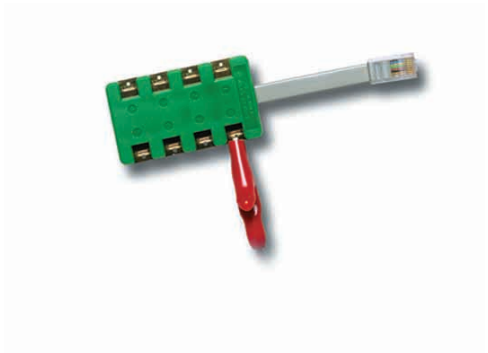

## MA1 - Modular Adaptor

The MA1 is available in two versions and features 6 alligator clip/hook contacts.

- MA1/RJ11 - 6/6 plug, also fits 4 way socket.
- MA1/631A - 6/6 plug (UK), also fits 4 way socket.

Description	Cat./UPC No.
MA1/RJ11	M0110/05
MA1/631A	M0008/00

## MA2 alligator clip/hook contacts

The MA2/RJ45 alligator clip/hook contact is now becoming the standard for ISDN and is now becoming the standard for all structured cabling systems and networks. It is supplied as a USA and international 8/8 plug.

## MA3 6 or 8 way banana plug connector

The MA3 is supplied as a 6 or 8 way banana plug connection.

- On the 6 way body, two connections per wire are available, i.e. 2x6.
- On the 8 way body, contacts on opposite sides are separate giving 1x8 contacts.