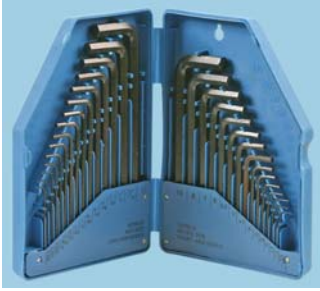

30 Piece Hexagonal Key Set

DURATOOL

Supplied in a moulded case. Contents:

New

457666.454218

Order Code
132-8718

Price/Set