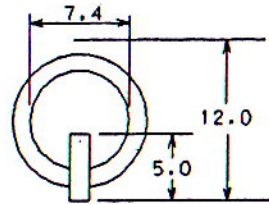

P/N
 CR-R3A-1C6-T18
 CR-R3A-2C6-T18
 CR-R3A-3C6-T18
 CR-R3A-4C6-T18
 CR-R3A-5C6-T18
 CR-R3A-8C6-T18

COLOUR
 RED
 YELLOW
 BLUE
 GREEN
 GREEN
 PURPLE

CR-R3A-1C6-T18

CR-R3A-2C6-T18

CR-R3A-3C6-T18

CR-R3A-4C6-T18

CR-R3A-5C6-T18

CR-R3A-8C6-T18

-  RUBBER BLACK
-  PP WHITE

18 TEETH SHAFT

嘉信旋鈕股份有限公司
 CHIA SHIN KNOBS CO., LTD.
 351, YUNGHO ROAD,
 CHUNGHO CITY,
 TAIPEI HSIEN,
 TEL:(02)2225-1216~7
 FAX:(02)2222-7312

Material: PLASTIC
 Tolerance: +/-0.20
 Unit : mm