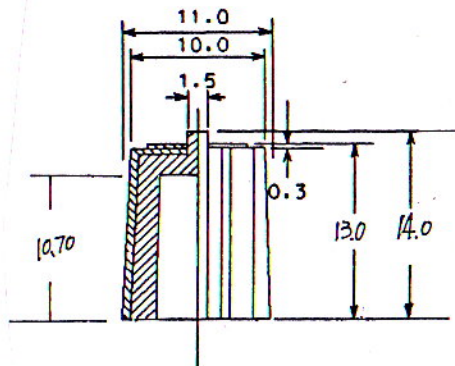

P/N
 CR-R3A-1C6-T18
 CR-R3A-2C6-T18
 CR-R3A-3C6-T18
 CR-R3A-4C6-T18
 CR-R3A-5C6-T18
 CR-R3A-8C6-T18

COLOUR
 RED
 YELLOW
 BLUE
 GREEN
 GREEN
 PURPLE

CR-R3A-1C6-T18

CR-R3A-2C6-T18

CR-R3A-3C6-T18

CR-R3A-4C6-T18

CR-R3A-5C6-T18

CR-R3A-8C6-T18

-  RUBBER BLACK
-  PP WHITE

18 TEETH SHAFT

嘉信旋鈕股份有限公司
 CHIA SHIN KNOBS CO., LTD.
 351, YUNGHO ROAD,
 CHUNGHO CITY,
 TAIPEI HSIEN,
 TEL:(02)2225-1216~7
 FAX:(02)2222-7312

Material: PLASTIC
 Tolerance: +/-0.20
 Unit : mm