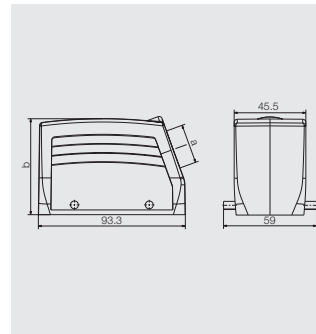

RockStar® Housings IP65 / NEMA Type 4X

Side locking, lower side

Size 6

Hood

Hood, Cable Entry sideways

a	Version	Cover	b (mm)	Designation	Order No.
M25	with thread		61	HDC 16B TSBU 1M25G	1788180000
M25	with thread		76	HDC 40D TSBU 1M25G	1787010000
M32	with thread		76	HDC 40D TSBU 1M32G	1787000000
M40	with thread		60	HDC 16B TSBU 1M40G	1809620000
PG 21	with thread		61	HDC 16B TSBU 1PG21G	1656480000
PG 21	with thread		76	HDC 40D TSBU 1PG21G	1656520000
PG 29	with thread		76	HDC 40D TSBU 1PG29G	1656540000

D

Hood, Cable Entry at top

a	Version	Cover	b (mm)	Designation	Order No.
M25	with thread		61	HDC 16B TOBU 1M25G	1788210000
M25	with thread		76	HDC 40D TOBU 1M25G	1787070000
M32	with thread		76	HDC 40D TOBU 1M32G	1787060000
PG 21	with thread		61	HDC 16B TOBU 1PG21G	1656590000
PG 21	with thread		76	HDC 40D TOBU 1PG21G	1656630000
PG 29	with thread		76	HDC 40D TOBU 1PG29G	1656650000

Cover

Version	Designation	Order No.
for hoods	HDC 16B DMDQ 2QB	1665270000

Side locking, lower side

Size 6

Base

Bulkhead housing

Version	Cover	b (mm)	Designation	Order No.
	without cover 29		HDC 16B ABU	1208600000