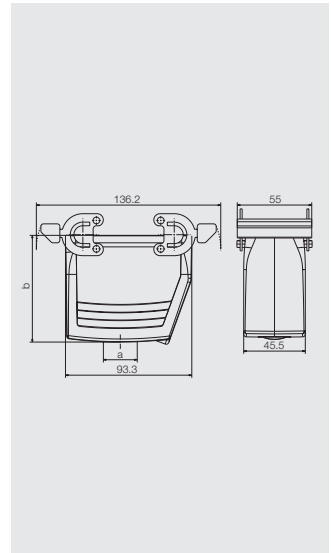

Coupling hood

a	Version	Cover	b (mm)	Designation	Order No.
M25	with thread		79	HDC 40D KBU 1M25G	1787200000
M32	with thread		79	HDC 40D KBU 1M32G	1787190000
PG 21	with thread		64	HDC 16B KBU 1PG21G	1657270000
PG 21	with thread		79	HDC 40D KBU 1PG21G	1657310000