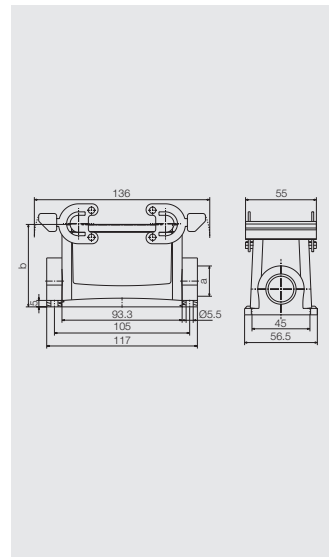

RockStar® Housings IP65 / NEMA Type 4X

Side locking, lower side

Size 6

Hood

Hood, Cable Entry sideways

a	Version	Cover	b (mm)	Designation	Order No.
M25	with thread		61	HDC 16B TSBU 1M25G	1788180000
M25	with thread		76	HDC 40D TSBU 1M25G	1787010000
M32	with thread		76	HDC 40D TSBU 1M32G	1787000000
M40	with thread		60	HDC 16B TSBU 1M40G	1809620000
PG 21	with thread		61	HDC 16B TSBU 1PG21G	1656480000
PG 21	with thread		76	HDC 40D TSBU 1PG21G	1656520000
PG 29	with thread		76	HDC 40D TSBU 1PG29G	1656540000

D

Hood, Cable Entry at top

a	Version	Cover	b (mm)	Designation	Order No.
M25	with thread		61	HDC 16B TOBU 1M25G	1788210000
M25	with thread		76	HDC 40D TOBU 1M25G	1787070000
M32	with thread		76	HDC 40D TOBU 1M32G	1787060000
PG 21	with thread		61	HDC 16B TOBU 1PG21G	1656590000
PG 21	with thread		76	HDC 40D TOBU 1PG21G	1656630000
PG 29	with thread		76	HDC 40D TOBU 1PG29G	1656650000

Cover

Version	Designation	Order No.
for hoods	HDC 16B DMDQ 2QB	1665270000

Side locking, lower side

Size 6

Base

Bulkhead housing

Version	Cover	b (mm)	Designation	Order No.
	without cover 29		HDC 16B ABU	1208600000

Base housing

a	Version	Cover	b (mm)	Designation	Order No.
M25	with thread	without cover 64		HDC 16B SBU 1M25G	1899980000
M25	with thread	without cover 84		HDC 40D SBU 1M25G	1902970000
M25	with thread	without cover 64		HDC 16B SBU 2M25G	1788240000
M25	with thread	without cover 84		HDC 40D SBU 2M25G	1787120000
M32	with thread	without cover 84		HDC 40D SBU 1M32G	1902990000
M32	with thread	without cover 84		HDC 40D SBU 2M32G	1787110000
PG 21	with thread	without cover 64		HDC 16B SBU 1PG21G	1656720000
PG 21	with thread	without cover 64		HDC 16B SBU 2PG21G	1656730000
PG 21	with thread	without cover 84		HDC 40D SBU 2PG21G	1656810000
PG 29	with thread	without cover 84		HDC 40D SBU 1PG29G	1656830000
PG 29	with thread	without cover 84		HDC 40D SBU 2PG29G	1656840000