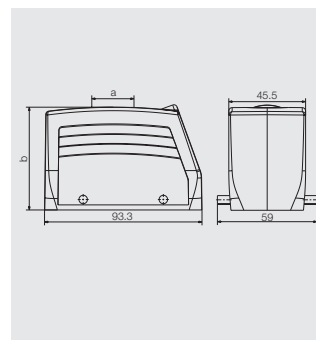

RockStar® Housings IP65 / NEMA Type 4X

Side locking, lower side

Size 6

Hood

Hood, Cable Entry sideways

a	Version	Cover	b (mm)	Designation	Order No.
M25	with thread		61	HDC 16B TSBU 1M25G	1788180000
M25	with thread		76	HDC 40D TSBU 1M25G	1787010000
M32	with thread		76	HDC 40D TSBU 1M32G	1787000000
M40	with thread		60	HDC 16B TSBU 1M40G	1809620000
PG 21	with thread		61	HDC 16B TSBU 1PG21G	1656480000
PG 21	with thread		76	HDC 40D TSBU 1PG21G	1656520000
PG 29	with thread		76	HDC 40D TSBU 1PG29G	1656540000

D

Hood, Cable Entry at top

a	Version	Cover	b (mm)	Designation	Order No.
M25	with thread		61	HDC 16B TOBU 1M25G	1788210000
M25	with thread		76	HDC 40D TOBU 1M25G	1787070000
M32	with thread		76	HDC 40D TOBU 1M32G	1787060000
PG 21	with thread		61	HDC 16B TOBU 1PG21G	1656590000
PG 21	with thread		76	HDC 40D TOBU 1PG21G	1656630000
PG 29	with thread		76	HDC 40D TOBU 1PG29G	1656650000

Cover

Version	Designation	Order No.
for hoods	HDC 16B DMDQ 2QB	1665270000

Side locking, lower side

Size 6

Base

Bulkhead housing

Version	Cover	b (mm)	Designation	Order No.
	without cover 29		HDC 16B ABU	1208600000