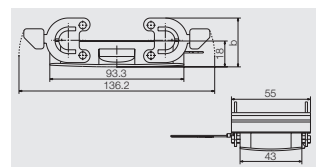

RockStar® Housings IP65 / NEMA Type 4X

Side locking, lower side

Size 6

Hood

Hood, Cable Entry sideways

a	Version	Cover	b (mm)	Designation	Order No.
M25	with thread		61	HDC 16B TSBU 1M25G	1788180000
M25	with thread		76	HDC 40D TSBU 1M25G	1787010000
M32	with thread		76	HDC 40D TSBU 1M32G	1787000000
M40	with thread		60	HDC 16B TSBU 1M40G	1809620000
PG 21	with thread		61	HDC 16B TSBU 1PG21G	1656480000
PG 21	with thread		76	HDC 40D TSBU 1PG21G	1656520000
PG 29	with thread		76	HDC 40D TSBU 1PG29G	1656540000

D

Hood, Cable Entry at top

a	Version	Cover	b (mm)	Designation	Order No.
M25	with thread		61	HDC 16B TOBU 1M25G	1788210000
M25	with thread		76	HDC 40D TOBU 1M25G	1787070000
M32	with thread		76	HDC 40D TOBU 1M32G	1787060000
PG 21	with thread		61	HDC 16B TOBU 1PG21G	1656590000
PG 21	with thread		76	HDC 40D TOBU 1PG21G	1656630000
PG 29	with thread		76	HDC 40D TOBU 1PG29G	1656650000

Cover

Version	Designation	Order No.
for hoods	HDC 16B DMDQ 2QB	1665270000

Side locking, lower side

Size 6

Base

Bulkhead housing

Version	Cover	b (mm)	Designation	Order No.
	without cover 29		HDC 16B ABU	1208600000

Base housing

a	Version	Cover	b (mm)	Designation	Order No.
M25	with thread	without cover 64		HDC 16B SBU 1M25G	1899980000
M25	with thread	without cover 84		HDC 40D SBU 1M25G	1902970000
M25	with thread	without cover 64		HDC 16B SBU 2M25G	1788240000
M25	with thread	without cover 84		HDC 40D SBU 2M25G	1787120000
M32	with thread	without cover 84		HDC 40D SBU 1M32G	1902990000
M32	with thread	without cover 84		HDC 40D SBU 2M32G	1787110000
PG 21	with thread	without cover 64		HDC 16B SBU 1PG21G	1656720000
PG 21	with thread	without cover 64		HDC 16B SBU 2PG21G	1656730000
PG 21	with thread	without cover 84		HDC 40D SBU 2PG21G	1656810000
PG 29	with thread	without cover 84		HDC 40D SBU 1PG29G	1656830000
PG 29	with thread	without cover 84		HDC 40D SBU 2PG29G	1656840000