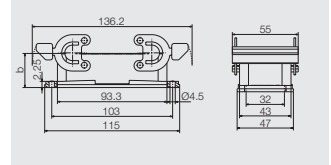

Cover

Version	Designation	Order No.
for hoods	HDC 16B DMDQ 2QB	1665270000

Side locking, lower side

Size 6

Base

Bulkhead housing

Version	Cover	b (mm)	Designation	Order No.
	without cover 29		HDC 16B ABU	1208600000

Base housing

a	Version	Cover	b (mm)	Designation	Order No.
M25	with thread	without cover 64		HDC 16B SBU 1M25G	1899980000
M25	with thread	without cover 84		HDC 40D SBU 1M25G	1902970000
M25	with thread	without cover 64		HDC 16B SBU 2M25G	1788240000
M25	with thread	without cover 84		HDC 40D SBU 2M25G	1787120000
M32	with thread	without cover 84		HDC 40D SBU 1M32G	1902990000
M32	with thread	without cover 84		HDC 40D SBU 2M32G	1787110000
PG 21	with thread	without cover 64		HDC 16B SBU 1PG21G	1656720000
PG 21	with thread	without cover 64		HDC 16B SBU 2PG21G	1656730000
PG 21	with thread	without cover 84		HDC 40D SBU 2PG21G	1656810000
PG 29	with thread	without cover 84		HDC 40D SBU 1PG29G	1656830000
PG 29	with thread	without cover 84		HDC 40D SBU 2PG29G	1656840000