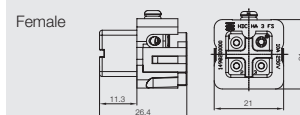

HA series - the slim connectors

250 V, 22 A, Size 1

3 + ⊕

Inserts

Screw connection

Insert	Designation	Order No.
Male	HDC HA 3 MS	1498100000
Female	HDC HA 3 FS	1498200000

Dimensions

Arrangement of contacts