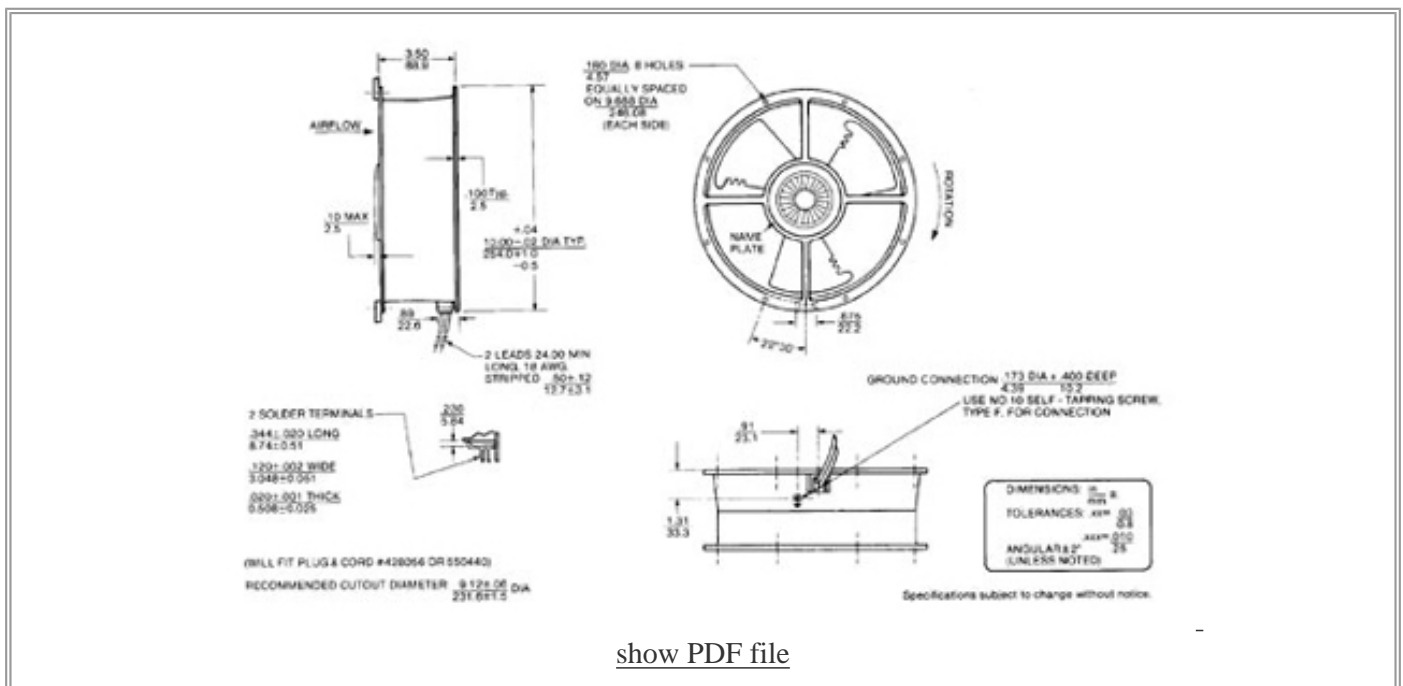

Caravel AC (AC Fan)

COMAIR ROTRON PART NUMBER: **020190**
 COMAIR ROTRON MODEL NUMBER: **CLE3L2**
RoHS Certificate of Compliant

MOTOR	
Rated Voltage:	230
Operating Voltage Range:	
Running Current: 50Hz 60Hz (amps)	0.24 0.25
Locked Rotor Current: (amps)	0.33
Rated Power: 50Hz 60Hz (watts)	0 0
Nominal Speed: 50Hz 60Hz (rpm)	0 0

MECHANICAL	
Dimensions:	254mm x 88.9mm (10.0in x 3.50in)
Bearing Type:	Ball
Motor Base:	Aluminum
Propeller:	Polycarbonate, UL94V-0, Black

[show PDF file](#)

NOTES

PERFORMANCE CHARACTERISTICS	
Air Flow: (CFM)	455/550
Static Pressure:	.287/.365