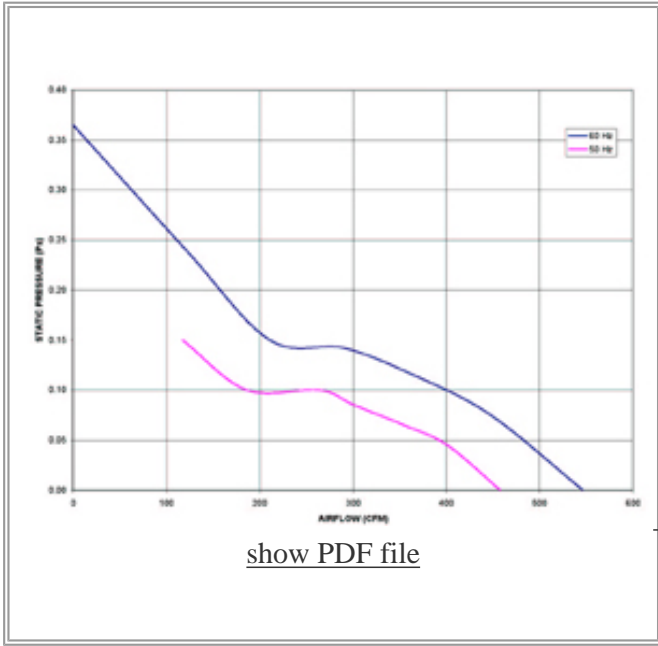

Caravel AC (AC Fan)

COMAIR ROTRON PART NUMBER: **020190**
 COMAIR ROTRON MODEL NUMBER: **CLE3L2**
RoHS Certificate of Compliant

MOTOR	
Rated Voltage:	230
Operating Voltage Range:	
Running Current: 50Hz 60Hz (amps)	0.24 0.25
Locked Rotor Current: (amps)	0.33
Rated Power: 50Hz 60Hz (watts)	0 0
Nominal Speed: 50Hz 60Hz (rpm)	0 0

MECHANICAL	
Dimensions:	254mm x 88.9mm (10.0in x 3.50in)
Bearing Type:	Ball
Motor Base:	Aluminum
Propeller:	Polycarbonate, UL94V-0, Black

[show PDF file](#)

NOTES

PERFORMANCE CHARACTERISTICS	
Air Flow: (CFM)	455/550
Static Pressure:	.287/.365