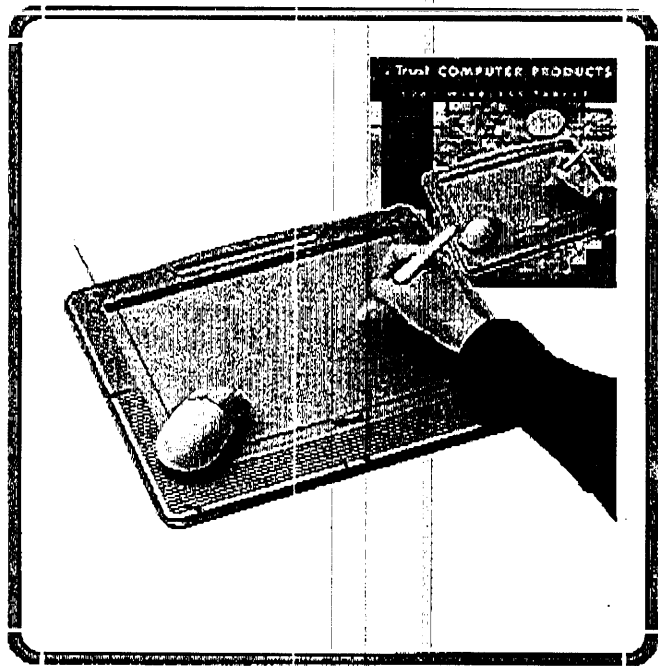

# 1200 WIRELESS TABLET

## Technical Specifications

- USB powered tablet
- Wireless 3 button pen with 512 pressure sensitive levels
- Wireless 3 button mouse. No ball; no cleaning
- Includes Trust Pen Manager, Corel Art Dabbler, Cadix signature verification and Hand writing software
- Transparent overlay for easy tracing of drawings. Bigger than A4 paper size
- Direct short cut to keyboard function keys
- Active tablet space 12" x 9"
- Resolution 3048 lpi
- 512 pen pressure levels
- Works both in absolute and relative mode
- Bi-colour status indication LED
- Product size (HxBxD in mm):
- Tablet: 350 x 400 x 12
- Mouse: 110 x 65 x 35
- Pen: 145 x 15 x 14
- Gross weight: 2 kg