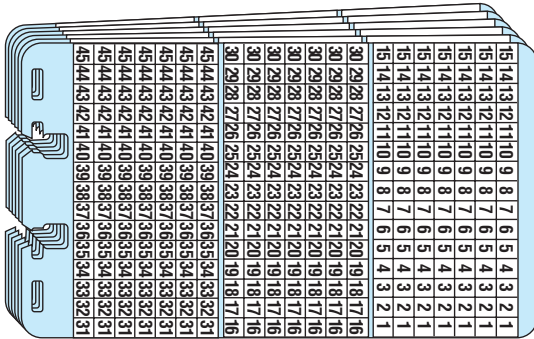

▶ TEN PACK REFILLS

- ▶ Ten pages per refill pack
- ▶ Over 250 different refill packs

Vinyl Cloth (B-500)

Part Number	LEGEND	Markers each Legend
PWM-0	0	450
PWM-1	1	450
and so on thru	and so on thru	
PWM-99	99	450
PWM-100	100	330
and so on thru	and so on thru	
PWM-125	125	330
PWM-0-9	0 - 9	45
PWM-10-19	10 - 19	45
PWM-20-29	20 - 29	45
and so on thru	and so on thru	
PWM-90-99	90 - 99	45
PWM-100-109	100 - 109	33
and so on thru	and so on thru	
PWM-190-199	190 - 199	33
PWM-1-45	1 - 45	10
PWM-46-90	46 - 90	10
PWM-1-3	1 - 3	150
PWM-4-6	4 - 6	150
PWM-7-9	7 - 9	150
PWM-10-12	10 - 12	150
PWM-13-15	13 - 15	150
PWM-16-18	16 - 18	150
PWM-19-21	19 - 21	150
PWM-22-24	22 - 24	150
PWM-25-27	25 - 27	150
PWM-28-30	28 - 30	150
PWM-A	A	450
PWM-B	B	450
PWM-C	C	450
and so on thru	and so on thru	
PWM-Z	Z	450
PWM-A-Z, 0-15,	A - Z 0 -15, + , - , /	10
PWM-A-C	A, B, C	150
PWM-AC	AC	450
PWM-D-F	D, E, F	150
PWM-DC	DC	450
PWM-G-I	G, H, I	150
PWM-GND	GND	330
PWM-J-L	J, K, L	150
PWM-L1-L3	L1, L2, L3	150
PWM-M-O	M, N, O	150
PWM-MIN	-	450
PWM-NEG	NEG	330
PWM-NEUT	NEUT	210
PWM-P-R	P, Q, R	150
PWM-POS	POS	450
PWM-PLS	+	450
PWM-S-U	S, T, U	150
PWM-SPR	SPARE	210
PWM-T1-T3	T1, T2, T3	150
PWM-V-X	V, W, X	150
PWM-W/O	Write-On 1.370" x 0.500" Labels	180
PWM-YZ + -	Y, Z, + , -	150

Part Number	NEMA Color Markers	Markers each Legend
PWMC-BK	BLACK	450
PWMC-BR	BROWN	450
PWMC-DG	DARK GREEN	450
PWMC-GY	GRAY	450
PWMC-LB	LIGHT BLUE	450
PWMC-LG	LIGHT GREEN	450
PWMC-OR	ORANGE	450
PWMC-RD	RED	450
PWMC-WT	WHITE	450
PWMC-YL	YELLOW	450