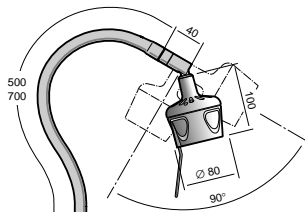

Machine and industrial lighting

Sunnex HM Flex 35W
Sunnex HM Spot 35W

Flexible light which dissipates heat

Sunnex HM is a small and effective workplace light which produces good, concentrated light. With a small external dimensions and flexible setting options, Sunnex HM blends in well in the working environment.

Sunnex HM has an integral electronic transformer, but is also available in a low-voltage version for direct connection to machinery. The flexible arm is of extremely high quality, and is available in 500 and 700 mm long versions. The lamp head is made of impact-resistant thermosetting plastic and supplied with ventilation holes which efficiently dissipate the heat from the halogen bulb.

Art. Nr. 23004