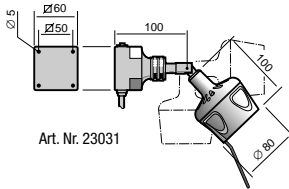

Sunnex HM has an integral electronic transformer, but is also available in a low-voltage version for direct connection to machinery. The flexible arm is of extremely high quality, and is available in 500 and 700 mm long versions. The lamp head is made of impact-resistant thermosetting plastic and supplied with ventilation holes which efficiently dissipate the heat from the halogen bulb.

### HM 35W - FLEX

- Arm length 500 or 700 mm
- 230V/12V with integrated transformer
- 12 or 24V direct connection
- With jointed lamp head or without jointed lamp head
- With dimmer or without dimmer

Art. Nr. 23031