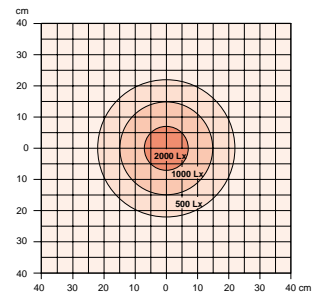

Luminous intensity/Lux rating – Sunnex HM 35W

Areas of application

Examples of applications include spot lighting for manufacturing machinery and machine tools, as well as for precision mechanical work.

	Arm options	Connection	Other	Art. Nr.
■ HM 35W – FLEX	500 mm	230V	Without joint	23001
			With joint	23004
		12V	Without joint	23002
			Without joint, Dimmer	23002DIM
	700 mm	230V	With joint	23005
			With joint, Dimmer	23005DIM
		12V	Without joint	23003
			Without joint, Dimmer	23003DIM
■ HM 35W – SPOT	Single joint	230V	23031	
		12V	23024	
		24V	23019	
	Double joint	230V	23029	
		12V	23025	
		24V	23026	

The above Sunnex HM light models are only a limited selection. For further model descriptions, mounting devices and accessories, see the brochure Sunnex Workplace Lighting – Technical Documentation, or contact your dealer.

Manufacturer: