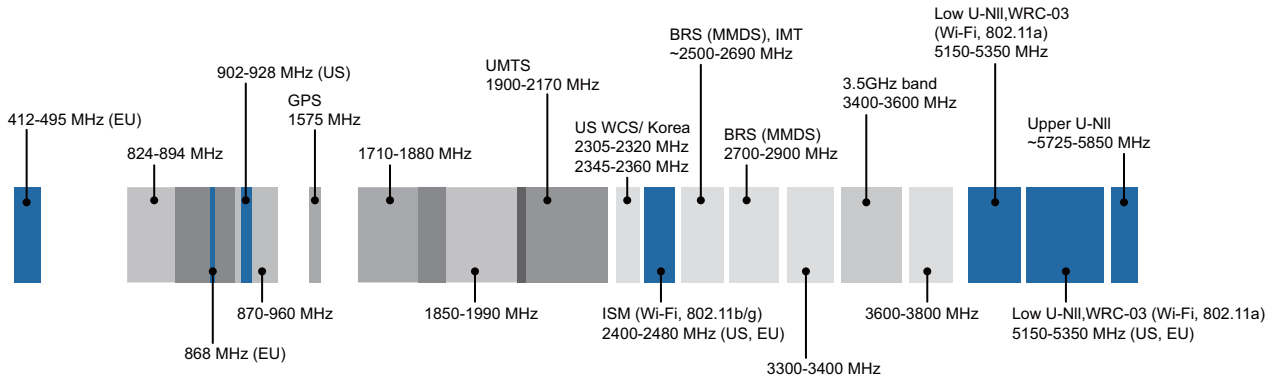

# ISM Band - Antenna for Industrial Application

CDMA/PCS (US) 824-894, 1850-1990  
 GSM (EU) 870-960, 1710-1880  
 GPS  
 UMTS 1900-2170  
 Fixed WiMAX bands  
 Mobile WiMAX bands  
 Unlicensed bands

See Appendix 5

Frequency Range		412~495MHz	868~930MHz	2.4~2.5GHz(802.11b/g/n) Bluetooth		5GHz(802.11a)	2.4~2.5 & 4.9~5.875GHz(802.11a/b/g/n)	
Antenna selection	Gain	1 dBi Max	1 dBi Max	2.5dBi			11b/g 5dBi, 11a 7dBi	
	GTT P/N	IS-ISM43-02-C5	IR-ISM86-02-C5	IR-ISM24-02-C5R	IR-ISM24-03-C5R		IR-ISMDB-0507-C5R	
	Connector	SMA	SMA	RP-SMA	RP-SMA		RP-SMA	
	Dimensions	L= 50mm	L= 54mm	L= 57mm	L= 83mm		L= 193mm	
	Product Picture							
Antenna selection	Gain			2dBi	5dBi	7dBi	7dBi	11b/g 5dBi, 11a 7dBi
	GTT P/N			OS-ISM24-02-C5R	OS-ISM24-05-C0	OS-ISM24-07-C5R	OS-ISM58-07-C0	OS-ISMDB-0507-C0
	Connector			RP-SMA	N	RP-SMA	N	N
	Dimensions			L= 79mm	L= 178mm	L= 250mm	L= 178mm	L= 178mm
	Product Picture							