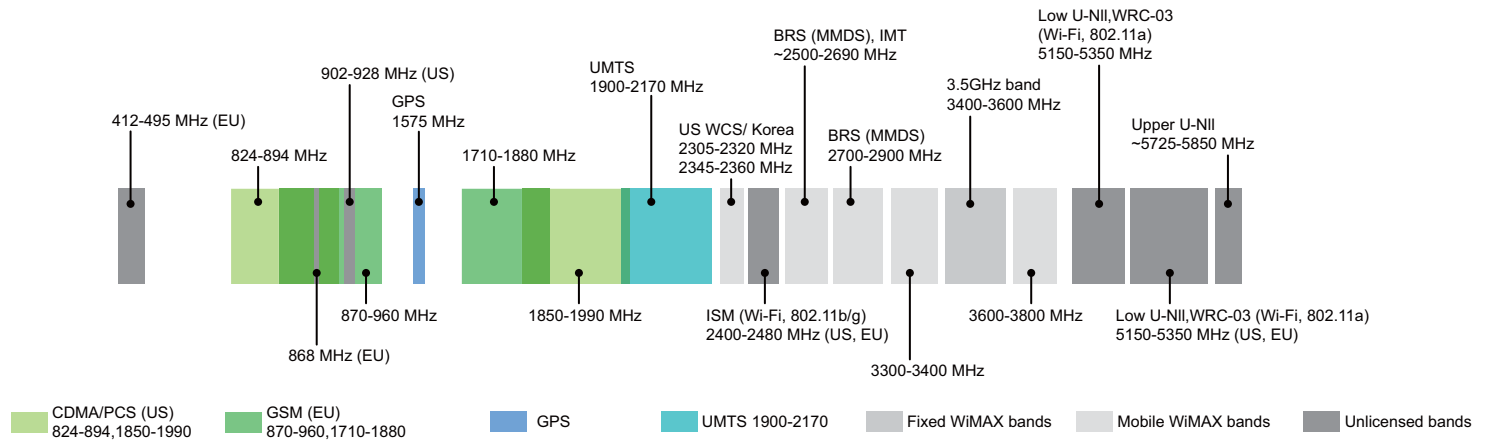

Licensed Band - Antenna for Industrial Application

See Appendix 5

Frequency Range		824-960, 1710-1990 MHz	824-960, 1710-2170 MHz	1575 MHz ± 5 MHz				824-960, 1710-2170 & GPS				
Antenna selection	Gain	0dBi	2dBi	6dBic (LNA 27dB)		6dBic (LNA 22dB)		GPS 6dBic (LNA 27dB), GSM/UMTS 0-2dBi				
	GTT P/N	IR-GSMQB-00-C5	IR-GSMPB-02-C5	OE-GPS-SQ-C5	OE-GPS-SQ-C8	OE-GPS-RD-C5	OE-GPS-RD-C8	OE-CMB-RD-C8C9		OE-CMB-RD-C5C6		
	Connector	SMA	SMA	SMA	Fakra C	SMA	Fakra C	Fakra C (GPS)	Fakra D (GSM)	SMA (GPS)	FME (GSM)	
	Dimensions	L= 87mm	L= 130mm	Cable Length = 5M		Cable Length = 5M		Cable Length = 4M		Cable Length = 4M		
	Product Picture											
	IP	IP-65	IP-67	IP-67	IP-67	IP-67	IP-67	IP-67	IP-67	IP-67	IP-67	
	Gain	0dBi	0dBi	3dBi	6dBic (LNA 27dB)		6dBic (LNA 22dB)		GPS 6dBic (LNA 27dB), GSM/UMTS 0-2dBi			
	GTT P/N	OS-GSMQB-00-C5	OS-GSMPB-00-C5	OS-UMTS-0103-C0	OE-GPS-SQ-C5	OE-GPS-SQ-C8	OE-GPS-RD-C5	OE-GPS-RD-C8	OE-CMB-RD-C8C9		OE-CMB-RD-C5C6	
	Connector	SMA	SMA	N	SMA	Fakra C	SMA	Fakra C	Fakra C (GPS)	Fakra D (GSM)	SMA (GPS)	FME (GSM)
	Dimensions	L= 46mm	L= 78.6mm	L= 178mm	Cable Length = 5M		Cable Length = 5M		Cable Length = 4M		Cable Length = 4M	
Product Picture												

* Equivalent spec may be adopted.

Antenna Pig-tail Interface Platform (U.FL, H.FL, MMCX, MCX Available)								
C0	C3	C4	C5	C5R	C6	C7	C8	C9
N Plug	SMC Plug	SMB Plug	SMA Plug	RP-SMA Plug	FME Plug	TNC Plug	Fakra C	Fakra D
Panel Side Jumpers (U.FL, H.FL, MMCX, MCX Available)								
N Jack	SMC Jack	SMB Jack	SMA Jack	RP-SMA Jack	FME Jack	TNC Jack	Fakra C	Fakra D