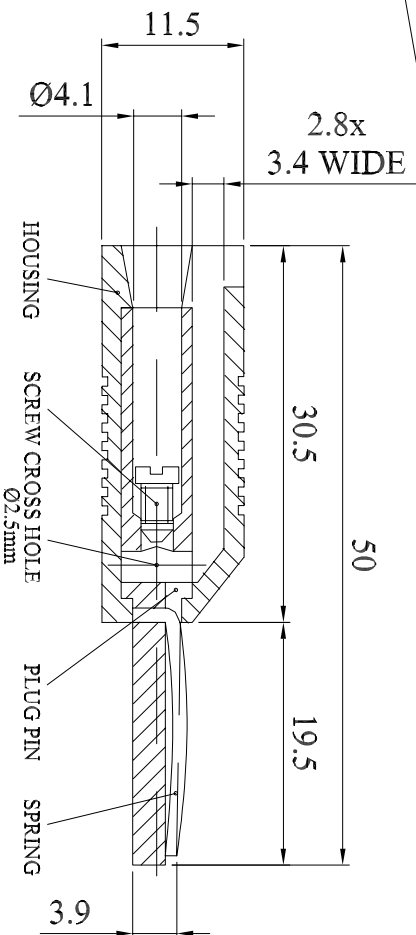

A 4mm plug at the front and 4mm socket at the rear provides a reliable in-line stacking facility. The lead wire is clamped securely in position by the screw located inside the plug. The pliable PVC housing comes in various colours.

MATERIALS
HOUSING : PVC C36/20
SCREW : Brass, bright nickel plated
PLUG PIN : Brass, bright nickel plated
SPRING : Spring Steel
RATING : 10 Amps

Dimensions

COLOUR	ORDER CODE
BLACK	553-0100
BLUE	553-0200
BROWN	553-0300
GREEN	553-0400
RED	553-0500
WHITE	553-0600
YELLOW	553-0700

CONVERTED FROM PS0269 ISS5 (08.11.95) IN JAN 2003

Drgn No 553 SERIES

TITLE STACKABLE PLUG

DELTRON Components

ISS 5

GENERAL SPECIFICATION FOR 553 SERIES

CUSTOMER

FILTER REF

Aprvd Date 10/02/03

Aprvd By MC

Drwn by BFS

Scale: NTS

Sheet 1 / 1

ALL DIMENSIONS IN MM
 ANGLES IN DECIMAL DEGREES