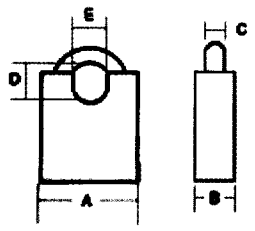

433-8224
 -8236
 -8248

Arctic Solid stainless steel padlocks (except DCL2)

Discus

Model No	Body Width	Body thickness	Shackle diameter	Vertical shackle clearance	Horizontal shackle clearance	Shackle material	Body material	Mechanism	Key variations	Key alike ava
	A	B	C	D	E					
DCL2	70mm	27.5mm	9.5mm	21.0mm	17.2mm	stainless steel	stainless steel	5 pin tumbler	1500	yes

Packed in clam packs. Box Qty 6.

Solid stainless steel

Model No	Body Width	Body thickness	Shackle diameter	Vertical shackle clearance	Horizontal shackle clearance	Shackle material	Body material	Mechanism	Key variations	Key alike ava
	A	B	C	D	E					
ARC30CS	30mm	13.6mm	4.6mm	14.8mm	12.0mm	stainless steel	solid stainless steel	5 pin tumbler	1500	yes
ARC40CS	40mm	14.5mm	6.9mm	19.0mm	14.0mm	stainless steel	solid stainless steel	5 pin tumbler	1500	yes
ARC50CS	50mm	23.0mm	9.4mm	22.3mm	18.8mm	stainless steel	solid stainless steel	5 pin tumber	1500	yes