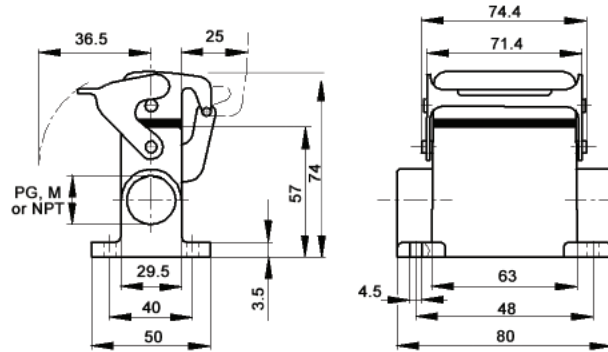

SURFACE MOUNT BASES

All dimensions are in mm.

WITHOUT DUST COVER

Number of Entries	Size of Entry			Part Numbers			Complete your installation with a SKINTOP®, Pg 352			
	PG	NPT	Metric	PG	NPT	Metric	PG- Nylon	PG- Metal	Metric- Nylon	Metric- Metal
1 Entry	16	1/2"	20	104481C0	104481NP	19448100	53015140	52015740	53111020	53112020
	21	3/4"	25	104480C0	104480NP	19448000	53015150	52015750	53111030	53112030
2 Entries	16	1/2"	20	104501C0	104501NP	19450100	53015140	52015740	53111020	53112020
	21	3/4"	25	104500C0	104500NP	19450000	53015150	52015750	53111030	53112030

WITH DUST COVER

Number of Entries	Size of Entry			Part Numbers			Complete your installation with a SKINTOP®, Pg 352			
	PG	NPT	Metric	PG	NPT	Metric	PG- Nylon	PG- Metal	Metric- Nylon	Metric- Metal
1 Entry	16	1/2"	20	704552C0	704552NP	79455200	53015140	52015740	53111020	53112020
	21	3/4"	25	70455400	704554NP	79455400	53015150	52015750	53111030	53112030
2 Entries	16	1/2"	20	70456200	704562NP	79456200	53015140	52015740	53111020	53112020
	21	3/4"	25	70456400	704564NP	79456400	53015150	52015750	53111030	53112030

CABLE COUPLER HOODS

PG

METRIC

All dimensions are in mm.

Profile	Size of Entry			Part Numbers			Complete your installation with a SKINTOP®, Pg 352			
	PG	NPT	Metric	PG	NPT	Metric	PG- Nylon	PG- Metal	Metric- Nylon	Metric- Metal
Standard	13.5	1/2"	20	10439000	104390NP	19439000	53015130	52015700	53111020	53112020
	16	1/2"	25	704500C0	704500NP	79450000	53015140	52015740	53111030	53112030
High	21	3/4"	25	704504C0	704504NP	79450400	53015150	52015750	53111030	53112030