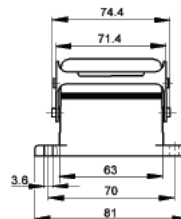

PANEL MOUNT BASES

Without Dust Cover	With Dust Cover
104420C0	704440C0

All dimensions are in mm.