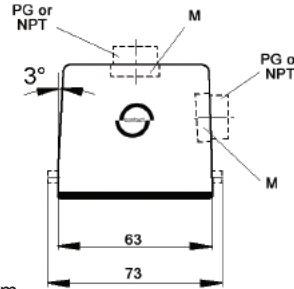

EPIC® Rectangular Connectors

HA 10 Housings: Single Lever on Base

TOP & SIDE ENTRY HOODS

TOP ENTRY

All dimensions are in mm.

SIDE ENTRY

Specifications: DIN 43652
Temperature Range: -40°C to +125°C

Protection class: NEMA 4, NEMA 12, IP65
Material: Aluminum alloy, powder coated

STANDARD PROFILE

Position of Cable Entry	Size of Entry			Part Numbers			Complete your installation with a SKINTOP®, Pg 352			
	PG	NPT	Metric	PG	NPT	Metric	PG- Nylon	PG- Metal	Metric- Nylon	Metric-Metal
Top Entry	13.5	1/2"	20	10446000	104460NP	19446000	53015130	52015700	53111020	53112020
	16	1/2"	20	10446100	104461NP	19446100	53015140	52015740	53111020	53112020
Side Entry	16	1/2"	20	10445000	104450NP	19445000	53015140	52015740	53111020	53112020
	21	3/4"	25	10445500	104455NP	19445500	53015150	52015750	53111030	53112030

CABLE COUPLER HOODS

PG

METRIC

All dimensions are in mm.

Profile	Size of Entry			Part Numbers			Complete your installation with a SKINTOP®, Pg 352			
	PG	NPT	Metric	PG	NPT	Metric	PG- Nylon	PG- Metal	Metric- Nylon	Metric- Metal
Standard	13.5	1/2"	20	10439000	104390NP	19439000	53015130	52015700	53111020	53112020
	16	1/2"	25	704500C0	704500NP	79450000	53015140	52015740	53111030	53112030
High	21	3/4"	25	704504C0	704504NP	79450400	53015150	52015750	53111030	53112030