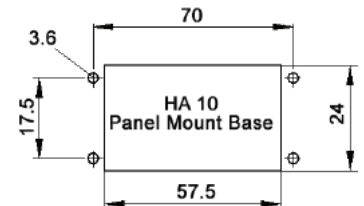

PANEL MOUNT BASES

Without Dust Cover	With Dust Cover
104420C0	704440C0

All dimensions are in mm.