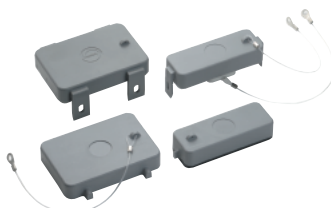

High Profile Metric hoods do not come with a neck.

PANEL MOUNT BASES

Without Dust Cover	With Dust Cover
104420C0	704440C0

All dimensions are in mm.

DUST COVERS WITH OR WITHOUT ATTACHMENT STRING

Material:	Thermoplastic Resin	Temperature:	-40°C to +125°C
Description		Part # with string	Part # without string
HA 10 Panel Mt or Surface Mt Base/ Cable Coupler hoods (includes gasket)		10457500	10457700
Dust cover for HA 10 Hoods		10457600	10457800

SURFACE MOUNT BASES

All dimensions are in mm.

WITHOUT DUST COVER

Number of Entries	Size of Entry			Part Numbers			Complete your installation with a SKINTOP®, Pg 352			
	PG	NPT	Metric	PG	NPT	Metric	PG- Nylon	PG- Metal	Metric- Nylon	Metric- Metal
1 Entry	16	1/2"	20	104481C0	104481NP	19448100	53015140	52015740	53111020	53112020
	21	3/4"	25	104480C0	104480NP	19448000	53015150	52015750	53111030	53112030
2 Entries	16	1/2"	20	104501C0	104501NP	19450100	53015140	52015740	53111020	53112020
	21	3/4"	25	104500C0	104500NP	19450000	53015150	52015750	53111030	53112030

WITH DUST COVER

Number of Entries	Size of Entry			Part Numbers			Complete your installation with a SKINTOP®, Pg 352			
	PG	NPT	Metric	PG	NPT	Metric	PG- Nylon	PG- Metal	Metric- Nylon	Metric- Metal
1 Entry	16	1/2"	20	704552C0	704552NP	79455200	53015140	52015740	53111020	53112020
	21	3/4"	25	70455400	704554NP	79455400	53015150	52015750	53111030	53112030
2 Entries	16	1/2"	20	70456200	704562NP	79456200	53015140	52015740	53111020	53112020
	21	3/4"	25	70456400	704564NP	79456400	53015150	52015750	53111030	53112030