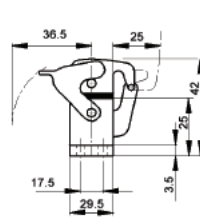

PANEL MOUNT BASES

Without Dust Cover	With Dust Cover
104420C0	704440C0

All dimensions are in mm.