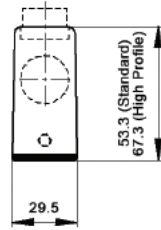

EPIC® Rectangular Connectors

HA 10 Housings: Single Lever on Base

TOP & SIDE ENTRY HOODS

TOP ENTRY

All dimensions are in mm.

SIDE ENTRY

Specifications: DIN 43652
Temperature Range: -40°C to +125°C

Protection class: NEMA 4, NEMA 12, IP65
Material: Aluminum alloy, powder coated

STANDARD PROFILE

Position of Cable Entry	Size of Entry			Part Numbers			Complete your installation with a SKINTOP®, Pg 352			
	PG	NPT	Metric	PG	NPT	Metric	PG- Nylon	PG- Metal	Metric- Nylon	Metric-Metal
Top Entry	13.5	1/2"	20	10446000	104460NP	19446000	53015130	52015700	53111020	53112020
	16	1/2"	20	10446100	104461NP	19446100	53015140	52015740	53111020	53112020
Side Entry	16	1/2"	20	10445000	104450NP	19445000	53015140	52015740	53111020	53112020
	21	3/4"	25	10445500	104455NP	19445500	53015150	52015750	53111030	53112030

CABLE COUPLER HOODS

PG

METRIC

All dimensions are in mm.

Profile	Size of Entry			Part Numbers			Complete your installation with a SKINTOP®, Pg 352			
	PG	NPT	Metric	PG	NPT	Metric	PG- Nylon	PG- Metal	Metric- Nylon	Metric- Metal
Standard	13.5	1/2"	20	10439000	104390NP	19439000	53015130	52015700	53111020	53112020
	16	1/2"	25	704500C0	704500NP	79450000	53015140	52015740	53111030	53112030
High	21	3/4"	25	704504C0	704504NP	79450400	53015150	52015750	53111030	53112030