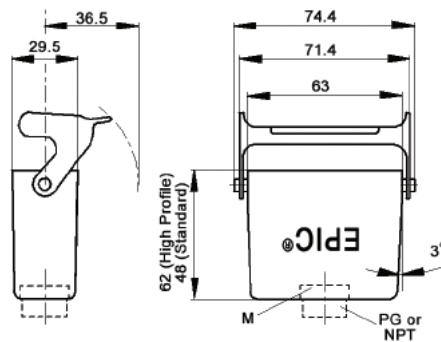

SURFACE MOUNT BASES

All dimensions are in mm.

WITHOUT DUST COVER

Number of Entries	Size of Entry			Part Numbers			Complete your installation with a SKINTOP®, Pg 352			
	PG	NPT	Metric	PG	NPT	Metric	PG- Nylon	PG- Metal	Metric- Nylon	Metric- Metal
1 Entry	16	1/2"	20	104481C0	104481NP	19448100	53015140	52015740	53111020	53112020
	21	3/4"	25	104480C0	104480NP	19448000	53015150	52015750	53111030	53112030
2 Entries	16	1/2"	20	104501C0	104501NP	19450100	53015140	52015740	53111020	53112020
	21	3/4"	25	104500C0	104500NP	19450000	53015150	52015750	53111030	53112030

WITH DUST COVER

Number of Entries	Size of Entry			Part Numbers			Complete your installation with a SKINTOP®, Pg 352			
	PG	NPT	Metric	PG	NPT	Metric	PG- Nylon	PG- Metal	Metric- Nylon	Metric- Metal
1 Entry	16	1/2"	20	704552C0	704552NP	79455200	53015140	52015740	53111020	53112020
	21	3/4"	25	70455400	704554NP	79455400	53015150	52015750	53111030	53112030
2 Entries	16	1/2"	20	70456200	704562NP	79456200	53015140	52015740	53111020	53112020
	21	3/4"	25	70456400	704564NP	79456400	53015150	52015750	53111030	53112030

CABLE COUPLER HOODS

PG

METRIC

All dimensions are in mm.

Profile	Size of Entry			Part Numbers			Complete your installation with a SKINTOP®, Pg 352			
	PG	NPT	Metric	PG	NPT	Metric	PG- Nylon	PG- Metal	Metric- Nylon	Metric- Metal
Standard	13.5	1/2"	20	10439000	104390NP	19439000	53015130	52015700	53111020	53112020
	16	1/2"	25	704500C0	704500NP	79450000	53015140	52015740	53111030	53112030
High	21	3/4"	25	704504C0	704504NP	79450400	53015150	52015750	53111030	53112030