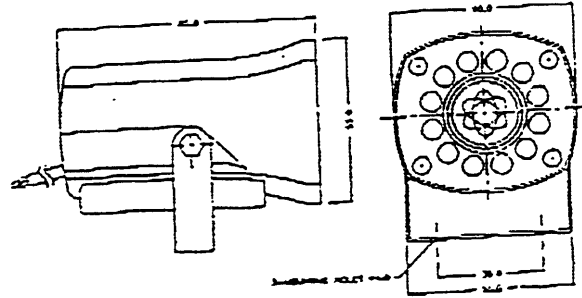

PIEZO SIRENS

•S130

•S140

2-MOUNTING HOLES Ø1.0

•S160

These items form a range of powerful piezo sirens. They are low cost and reliable and produce continuous tones. The S-160 is weather proof.

SPECIFICATIONS