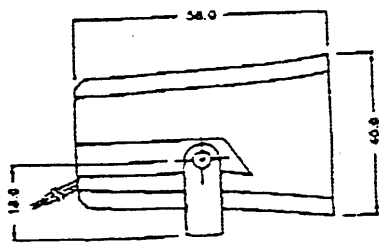

PIEZO SIRENS

•S130

•S140

2-MOUNTING HOLES Ø1.0

•S160

These items form a range of powerful piezo sirens. They are low cost and reliable and produce continuous tones. The S-160 is weather proof.

SPECIFICATIONS