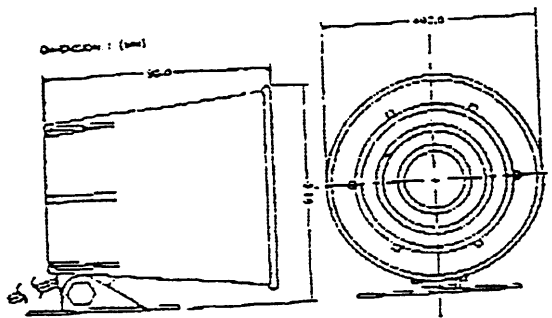

PIEZO SIRENS

•S130

•S140

2-MOUNTING HOLES Ø1.0

•S160

These items form a range of powerful piezo sirens. They are low cost and reliable and produce continuous tones. The S-160 is weather proof.

SPECIFICATIONS