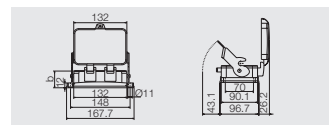

Bulkhead housing

Version	Cover	b (mm)	Designation	Order No.
	with cover	55	HDC 32B ADBO	1218800000

End locking, lower side

Size 12

Hood

Hood, Cable Entry sideways

a	Version	Cover	b (mm)	Designation	Order No.
M32	with thread	94	HDC 48B TSLU 1M32G	1788320000	
M40	with thread	94	HDC 48B TSLU 1M40G	1788310000	
M50	with thread	94	HDC 48B TSLU 1M50G	1788300000	
PG 29	with thread	94	HDC 48B TSLU 1PG29G	1650850000	
PG 36	with thread	94	HDC 48B TSLU 1PG36G	1650860000	
PG 42	with thread	94	HDC 48B TSLU 1PG42G	1670470000	

Hood, Cable Entry at top

a	Version	Cover	b (mm)	Designation	Order No.
M32	with thread	94	HDC 48B TOLU 1M32G	1788350000	
M50	with thread	94	HDC 48B TOLU 1M50G	1788330000	
PG 29	with thread	94	HDC 48B TOLU 1PG29G	1650980000	
PG 36	with thread	94	HDC 48B TOLU 1PG36G	1651000000	

D

Base

Bulkhead housing

Version	Cover	b (mm)	Designation	Order No.
	with cover	62	HDC 48B ADLU	1222900000

Base housing

a	Version	Cover	b (mm)	Designation	Order No.
M32	with thread	without cover	100	HDC 48B SLU 1M32G	1904190000
M32	with thread	with cover	120	HDC 48B SDLU 1M32G	1904150000
M32	with thread	without cover	100	HDC 48B SLU 2M32G	1788370000
M32	with thread	with cover	120	HDC 48B SDLU 2M32G	1788390000
M40	with thread	without cover	100	HDC 48B SLU 2M40G	1788360000
PG 29	with thread	without cover	100	HDC 48B SLU 1PG29G	1651100000
PG 29	with thread	with cover	120	HDC 48B SDLU 1PG29G	1799810000
PG 29	with thread	with cover	120	HDC 48B SDLU 2PG29G	1667560000