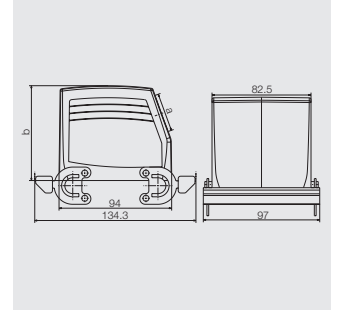

RockStar® Housings IP65 / NEMA Type 4X

Side locking, upper side

Size 10

Hood

Hood, Cable Entry sideways

a	Version	Cover	b (mm)	Designation	Order No.
M32	with thread		79	HDC 32B TSBO 1M32G	1788410000

D

Base

Bulkhead housing

Version	Cover	b (mm)	Designation	Order No.
	with cover	55	HDC 32B ADBO	1218800000

End locking, lower side

Size 12

Hood

Hood, Cable Entry sideways

a	Version	Cover	b (mm)	Designation	Order No.
M32	with thread	94	HDC 48B TSLU 1M32G	1788320000	
M40	with thread	94	HDC 48B TSLU 1M40G	1788310000	
M50	with thread	94	HDC 48B TSLU 1M50G	1788300000	
PG 29	with thread	94	HDC 48B TSLU 1PG29G	1650850000	
PG 36	with thread	94	HDC 48B TSLU 1PG36G	1650860000	
PG 42	with thread	94	HDC 48B TSLU 1PG42G	1670470000	

Hood, Cable Entry at top

a	Version	Cover	b (mm)	Designation	Order No.
M32	with thread	94	HDC 48B TOLU 1M32G	1788350000	
M50	with thread	94	HDC 48B TOLU 1M50G	1788330000	
PG 29	with thread	94	HDC 48B TOLU 1PG29G	1650980000	
PG 36	with thread	94	HDC 48B TOLU 1PG36G	1651000000	

D

Base

Bulkhead housing

Version	Cover	b (mm)	Designation	Order No.
	with cover	62	HDC 48B ADLU	1222900000

Base housing

a	Version	Cover	b (mm)	Designation	Order No.
M32	with thread	without cover	100	HDC 48B SLU 1M32G	1904190000
M32	with thread	with cover	120	HDC 48B SDLU 1M32G	1904150000
M32	with thread	without cover	100	HDC 48B SLU 2M32G	1788370000
M32	with thread	with cover	120	HDC 48B SDLU 2M32G	1788390000
M40	with thread	without cover	100	HDC 48B SLU 2M40G	1788360000
PG 29	with thread	without cover	100	HDC 48B SLU 1PG29G	1651100000
PG 29	with thread	with cover	120	HDC 48B SDLU 1PG29G	1799810000
PG 29	with thread	with cover	120	HDC 48B SDLU 2PG29G	1667560000