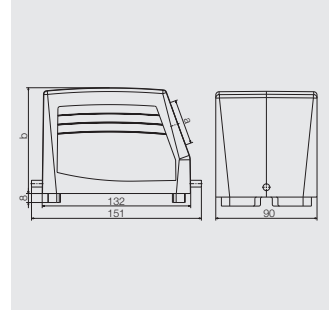

RockStar® Housings IP65 / NEMA Type 4X

Side locking, upper side

Size 10

Hood

Hood, Cable Entry sideways

a	Version	Cover	b (mm)	Designation	Order No.
M32	with thread		79	HDC 32B TSBO 1M32G	1788410000

D

Base

Bulkhead housing

Version	Cover	b (mm)	Designation	Order No.
	with cover	55	HDC 32B ADBO	1218800000

End locking, lower side

Size 12

Hood

Hood, Cable Entry sideways

a	Version	Cover	b (mm)	Designation	Order No.
M32	with thread	94	HDC 48B TSLU 1M32G	1788320000	
M40	with thread	94	HDC 48B TSLU 1M40G	1788310000	
M50	with thread	94	HDC 48B TSLU 1M50G	1788300000	
PG 29	with thread	94	HDC 48B TSLU 1PG29G	1650850000	
PG 36	with thread	94	HDC 48B TSLU 1PG36G	1650860000	
PG 42	with thread	94	HDC 48B TSLU 1PG42G	1670470000	

Hood, Cable Entry at top

a	Version	Cover	b (mm)	Designation	Order No.
M32	with thread	94	HDC 48B TOLU 1M32G	1788350000	
M50	with thread	94	HDC 48B TOLU 1M50G	1788330000	
PG 29	with thread	94	HDC 48B TOLU 1PG29G	1650980000	
PG 36	with thread	94	HDC 48B TOLU 1PG36G	1651000000	

D

Base

Bulkhead housing

Version	Cover	b (mm)	Designation	Order No.
	with cover	62	HDC 48B ADLU	1222900000

Base housing

a	Version	Cover	b (mm)	Designation	Order No.
M32	with thread	without cover	100	HDC 48B SLU 1M32G	1904190000
M32	with thread	with cover	120	HDC 48B SDLU 1M32G	1904150000
M32	with thread	without cover	100	HDC 48B SLU 2M32G	1788370000
M32	with thread	with cover	120	HDC 48B SDLU 2M32G	1788390000
M40	with thread	without cover	100	HDC 48B SLU 2M40G	1788360000
PG 29	with thread	without cover	100	HDC 48B SLU 1PG29G	1651100000
PG 29	with thread	with cover	120	HDC 48B SDLU 1PG29G	1799810000
PG 29	with thread	with cover	120	HDC 48B SDLU 2PG29G	1667560000