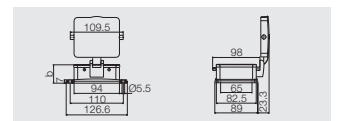

RockStar® Housings IP65 / NEMA Type 4X

Side locking, upper side

Size 10

Hood

Hood, Cable Entry sideways

a	Version	Cover	b (mm)	Designation	Order No.
M32	with thread		79	HDC 32B TSBO 1M32G	1788410000

D

Base

Bulkhead housing

Version	Cover	b (mm)	Designation	Order No.
	with cover	55	HDC 32B ADBO	1218800000

End locking, lower side

Size 12

Hood

Hood, Cable Entry sideways

a	Version	Cover	b (mm)	Designation	Order No.
M32	with thread	94	HDC 48B TSLU 1M32G	1788320000	
M40	with thread	94	HDC 48B TSLU 1M40G	1788310000	
M50	with thread	94	HDC 48B TSLU 1M50G	1788300000	
PG 29	with thread	94	HDC 48B TSLU 1PG29G	1650850000	
PG 36	with thread	94	HDC 48B TSLU 1PG36G	1650860000	
PG 42	with thread	94	HDC 48B TSLU 1PG42G	1670470000	

Hood, Cable Entry at top

a	Version	Cover	b (mm)	Designation	Order No.
M32	with thread	94	HDC 48B TOLU 1M32G	1788350000	
M50	with thread	94	HDC 48B TOLU 1M50G	1788330000	
PG 29	with thread	94	HDC 48B TOLU 1PG29G	1650980000	
PG 36	with thread	94	HDC 48B TOLU 1PG36G	1651000000	

D

Base

Bulkhead housing

Version	Cover	b (mm)	Designation	Order No.
	with cover	62	HDC 48B ADLU	1222900000

Base housing

a	Version	Cover	b (mm)	Designation	Order No.
M32	with thread	without cover	100	HDC 48B SLU 1M32G	1904190000
M32	with thread	with cover	120	HDC 48B SDLU 1M32G	1904150000
M32	with thread	without cover	100	HDC 48B SLU 2M32G	1788370000
M32	with thread	with cover	120	HDC 48B SDLU 2M32G	1788390000
M40	with thread	without cover	100	HDC 48B SLU 2M40G	1788360000
PG 29	with thread	without cover	100	HDC 48B SLU 1PG29G	1651100000
PG 29	with thread	with cover	120	HDC 48B SDLU 1PG29G	1799810000
PG 29	with thread	with cover	120	HDC 48B SDLU 2PG29G	1667560000