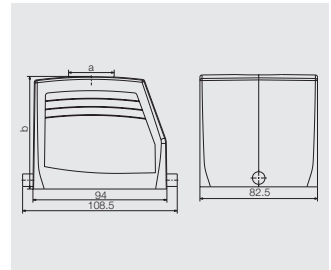

RockStar® Housings IP65 / NEMA Type 4X

Side locking, upper side

Size 10

Hood

Hood, Cable Entry sideways

a	Version	Cover	b (mm)	Designation	Order No.
M32	with thread		79	HDC 32B TSBO 1M32G	1788410000

D

Base

Bulkhead housing

Version	Cover	b (mm)	Designation	Order No.
	with cover	55	HDC 32B ADBO	1218800000

End locking, lower side

Size 12

Hood

Hood, Cable Entry sideways

a	Version	Cover	b (mm)	Designation	Order No.
M32	with thread	94	HDC 48B TSLU 1M32G	1788320000	
M40	with thread	94	HDC 48B TSLU 1M40G	1788310000	
M50	with thread	94	HDC 48B TSLU 1M50G	1788300000	
PG 29	with thread	94	HDC 48B TSLU 1PG29G	1650850000	
PG 36	with thread	94	HDC 48B TSLU 1PG36G	1650860000	
PG 42	with thread	94	HDC 48B TSLU 1PG42G	1670470000	

Hood, Cable Entry at top

a	Version	Cover	b (mm)	Designation	Order No.
M32	with thread	94	HDC 48B TOLU 1M32G	1788350000	
M50	with thread	94	HDC 48B TOLU 1M50G	1788330000	
PG 29	with thread	94	HDC 48B TOLU 1PG29G	1650980000	
PG 36	with thread	94	HDC 48B TOLU 1PG36G	1651000000	