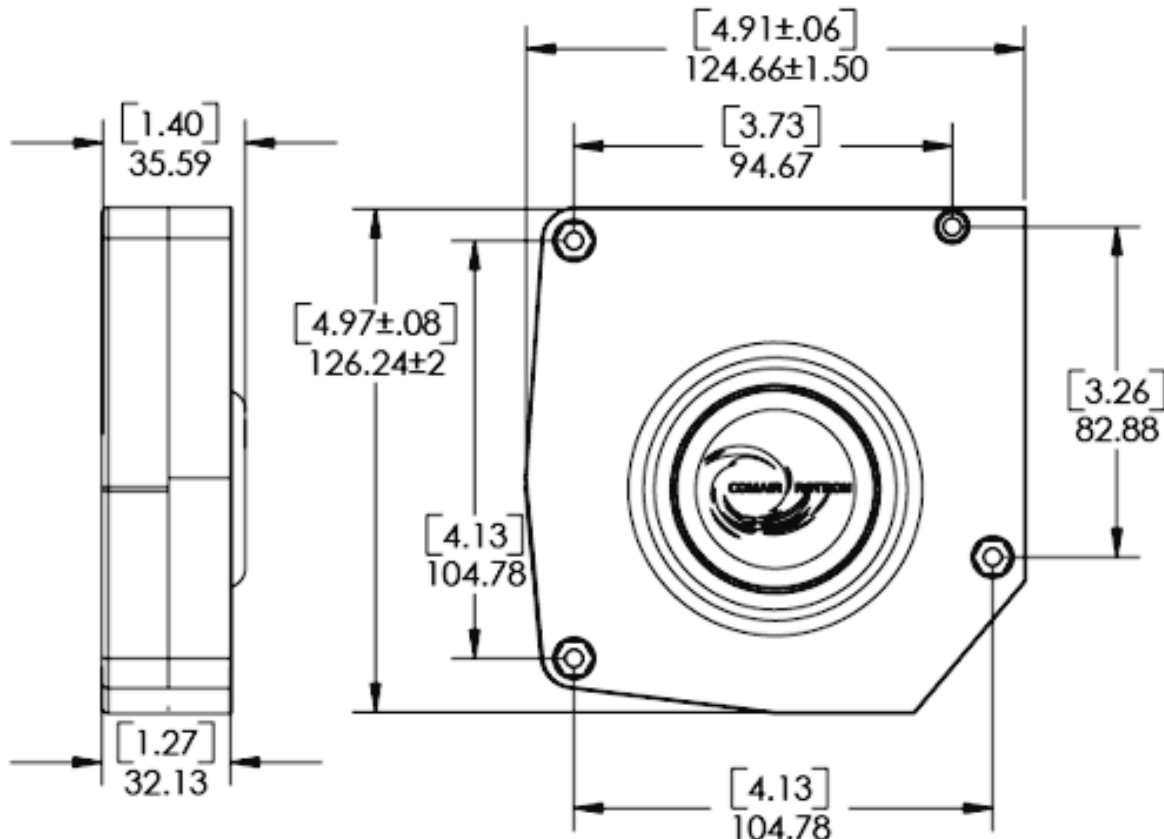

Viking - VK24B7X - 031945 - No
 (Family) (Model) (Part #) (In Stock)

Electrical Specifications

Operating Voltage:	24 Volts
Voltage Range:	12 - 28 Volts
Power Supply:	19.2 Watts
Line Current:	0.63 Amps
Locked Rotor Current	1.90 Amps
Nominal Speed:	4000 RPM

Mechanical Specifications

Dimensions:	5.0 x 5.0 x 1.6 in
Weight	15.9 oz
Max Airflow @ 0 in H ₂ O	33.0 CFM
Max Pressure @ 0 CFM	1.100 in H ₂ O
Noise	57.6 dBA

Mechanical Drawing

Blower Performance Curve

Blower Configuration Options

Viking **VK24B7X** / **031945** **No** 305 mm [12 inch] Leads
(Family) (Model) (Part #) (In Stock) (Features)

Blower Speed: 4000 RPM **Blower Bearings:** **Ball Bearings**
Blower Airflow Direction: Flow R (CCW Rotation) **Blower Termination:** **Leads**